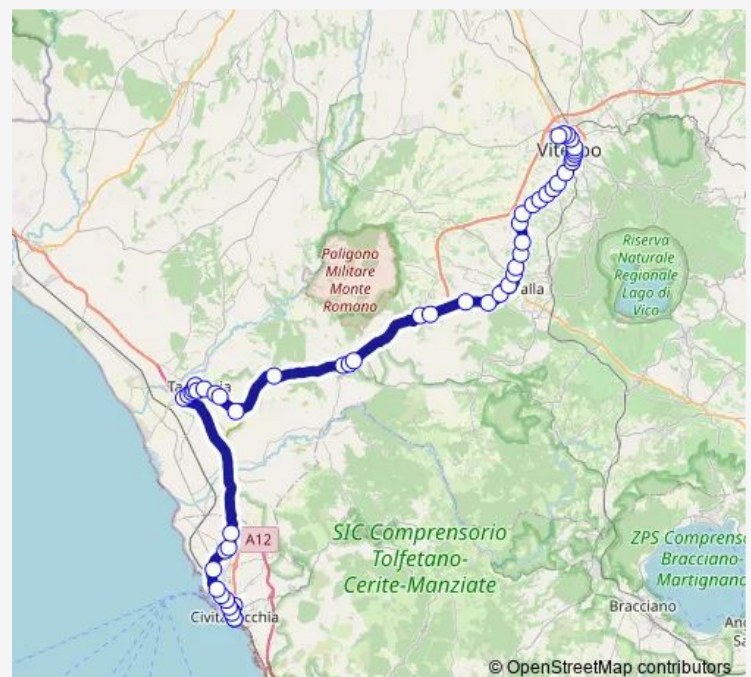

### Route schedule

Civitavecchia | Deposito # f230 — Viterbo | Riello # f641

Monday 09:15-16:55

Tuesday 09:15-16:55

Wednesday 09:15-16:55

Thursday 09:15-16:55

Friday 09:15-16:55

Saturday 09:15-16:55

### Route info

Direction: Civitavecchia | Deposito # f230

Stops: 55

Trip Duration: 1 hour 29 min

Civitavecchia - Viterbo # BI25d

Tarquinia | Tombe Etrusche # f754

Tarquinia | Cimitero # f755

Tarquinia | Via Ripagretta Via Aurelia Nord # f756