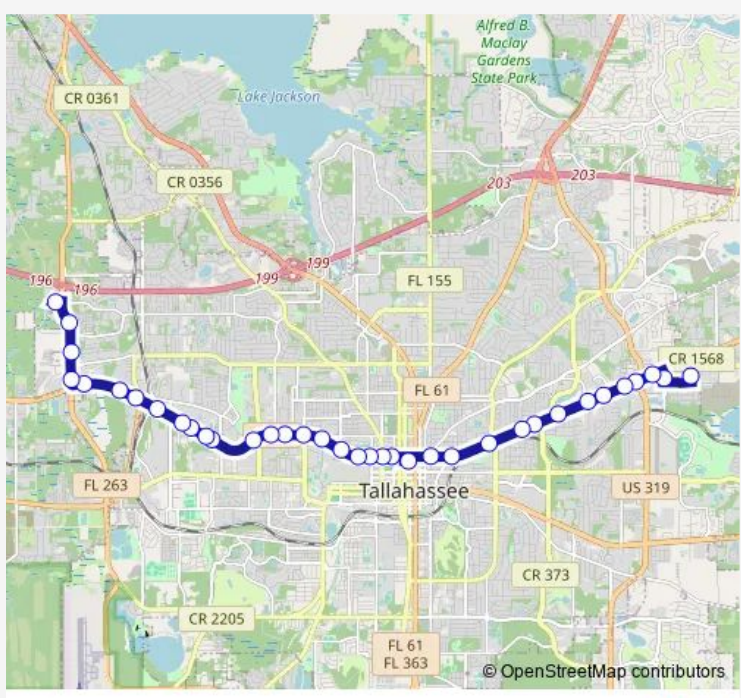

Bus Sata Saturday Azalea

[Go to website](#)

Direction
 Fallschase Walmart — Commonwealth Blvd AT Capital Circle Nw
 36 stops
[Open route schedule](#)

- Fallschase Walmart
- Weems Road AT Acadian Blvd Nb
- Mahan AND Publix West Wb
- Mahan AT Capital Circle Wb
- Mahan AT Jaydell CIR Wb
- Mahan AND Riggins West Wb
- Mahan DR Saint James CT Wb
- Mahan DR Blairstone RD Wb
- Mahan DR N Point CT Wb
- Mahan Drive AT Marys Wb
- E Tennessee ST Culpepper Dr
- E Tennessee ST N Franklin Blvd Wb
- Tennessee ST AND Meridian Wb
- Plaza Gate 15
- W Tennessee ST ML King JR Blvd Wb
- W Tennessee ST N Macomb St
- W Tennessee ST N Copeland ST Wb
- W Tennessee ST Raven ST Wb
- W Tennessee AND Woodward Wb
- W Tennessee ST W Brevard ST Wb
- W Tennessee ST Basin ST Wb

Route schedule
 Fallschase Walmart — Commonwealth Blvd AT Capital Circle Nw

Monday	—
Tuesday	—
Wednesday	—
Thursday	—
Friday	—
Saturday	06:45-18:00
Sunday	—

Route info
 Direction: Fallschase Walmart
 Stops: 36
 Trip Duration: 1 hour 0 min

Capital Circle NW Brittany Blvd Nb

Commonwealth Blvd AT Capital Circle Nw

Direction

Commonwealth Blvd AT Capital Circle Nw — Fallschase Walmart

39 stops

[Open route schedule](#)

Commonwealth Blvd AT Capital Circle Nw

Saturday 07:00-18:00

Sunday —

Route info

Direction: Commonwealth Blvd AT Capital Circle Nw

Stops: 39

Trip Duration: 1 hour 0 min

E Tennessee ST N Meridian ST Eb

E Tennessee ST N Franklin Blvd Eb