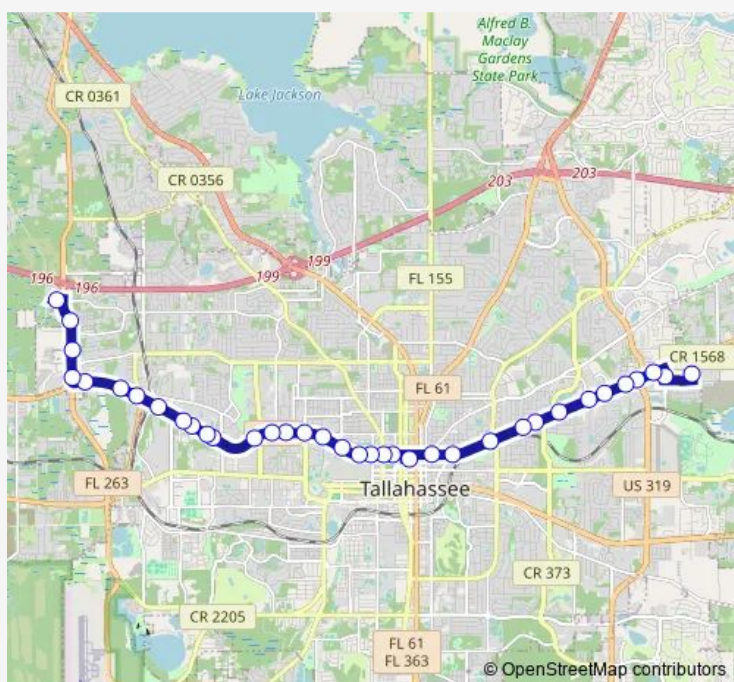

**Bus SATA Saturday Azalea**

[Go to website](#)

**Direction**

Commonwealth Blvd AT Capital Circle Nw — Fallschase Walmart

39 stops

[Open route schedule](#)

Commonwealth Blvd AT Capital Circle Nw

NW Capital Circle AND Home Depot Sb

Tennessee AT Wadsworth ST Eb

Tennessee AT Woodward Eb

W Tennessee ST Dewey ST Eb

W Tennessee ST N Copeland ST Eb

Tennessee AT Macomb Eb

**Route schedule**

Commonwealth Blvd AT Capital Circle Nw — Fallschase Walmart

Monday	—
Tuesday	—
Wednesday	—
Thursday	—
Friday	—
Saturday	07:00-18:00
Sunday	—

**Route info**

Direction: Commonwealth Blvd AT Capital Circle Nw

Stops: 39

Trip Duration: 1 hour 0 min

■ SATA — Saturday Azalea

Mahan AT Lagniappe WAY Eb

Fallschase Walmart

**Direction**

Fallschase Walmart — Commonwealth Blvd AT Capital Circle Nw

36 stops

[Open route schedule](#)

Fallschase Walmart

Weems Road AT Acadian Blvd Nb