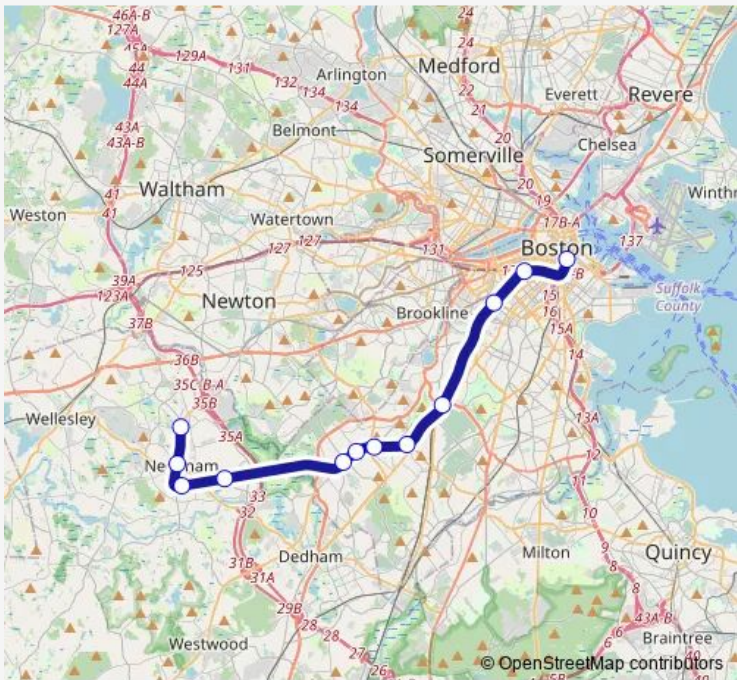

Rail Needham Line

[Go to website](#)

Direction
 Forest Hills — Needham Heights
 9 stops
[Open route schedule](#)

- Forest Hills
- Roslindale Village
- Bellevue
- Highland
- West Roxbury
- Hersey
- Needham Junction
- Needham Center
- Needham Heights

Route schedule
 Forest Hills — Needham Heights

Monday	23:03-00:13 ⁺¹
Tuesday	23:03-00:13 ⁺¹
Wednesday	23:03-00:13 ⁺¹
Thursday	23:03-00:13 ⁺¹
Friday	23:03-00:13 ⁺¹
Saturday	—
Sunday	—

Route info
 Direction: Forest Hills
 Stops: 9
 Trip Duration: 0 hour 26 min

Needham Line BusMaps

Direction

Needham Heights — South Station

12 stops

[Open route schedule](#)

Needham Heights

Needham Center

Needham Junction

Saturday 06:10-20:10

Sunday 06:10-20:10

Route info

Direction: Needham Heights

Stops: 12

Trip Duration: 0 hour 40 min

Direction

South Station — Needham Heights