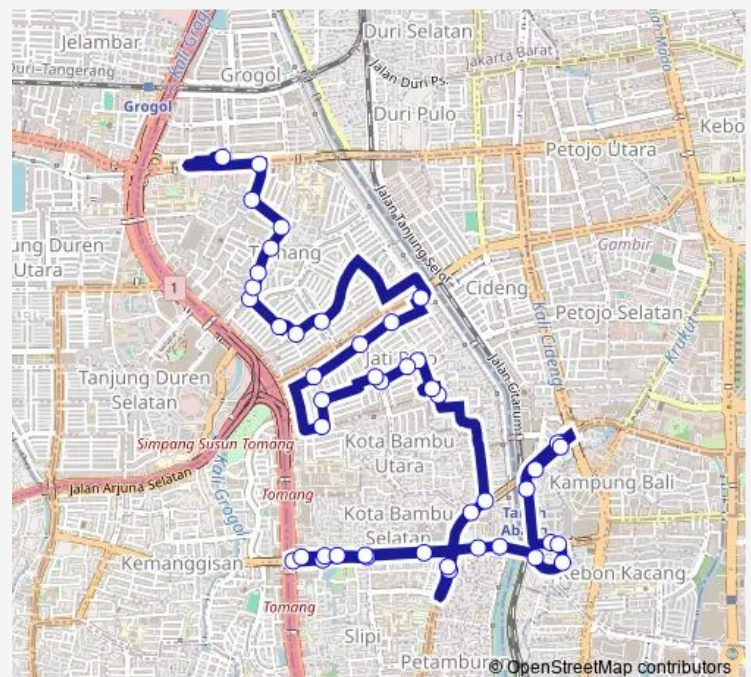

### Route schedule

Transjakarta Tanah Abang 1 — Term. Grogol 2

Monday 05:00

Tuesday 05:00

Wednesday 05:00

Thursday 05:00

Friday 05:00

Saturday 05:00

### Route info

Direction: Transjakarta Tanah Abang 1

Stops: 45

Trip Duration: 1 hour 3 min

Jak.07 — Tanah Abang - Grogol via Tawakal

Simpang Kota Bambu Utara I

Simpang Semangka li

Taman Juang 2