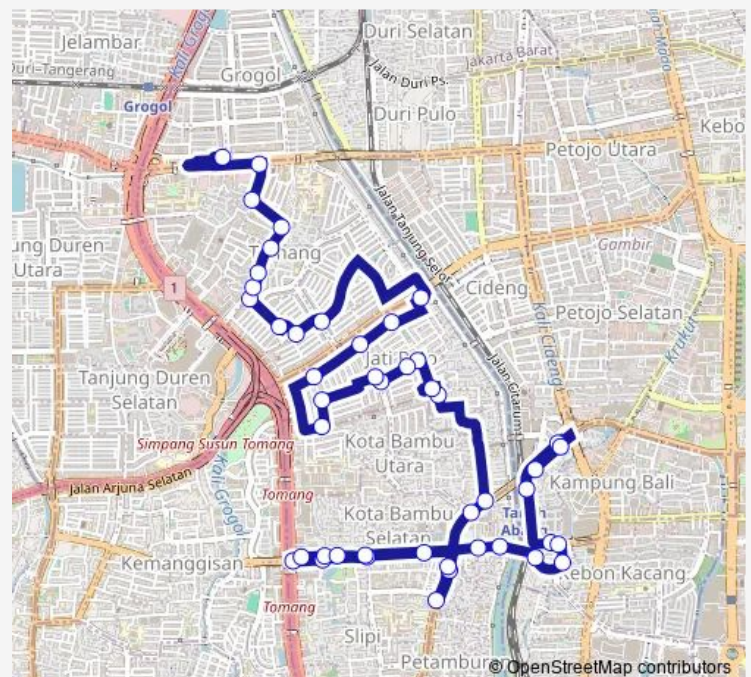

Jln. Tali Kota Bambu Selatan

Wisma Pemda Riau

Jln. Kota Bambu Selatan Iv

Route schedule

Transjakarta Tanah Abang 1 — Term. Grogol 2

Monday 05:00

Tuesday 05:00

Wednesday 05:00

Thursday 05:00

Friday 05:00

Saturday 05:00

Sunday 05:00

Route info

Direction: Transjakarta Tanah Abang 1

Stops: 46

Trip Duration: 1 hour 5 min

Jak.07 — Tanah Abang - Grogol via Tawakal

Jln. Kota Bambu Raya

Simpang Kota Bambu Utara I

Simpang Semangka li

Taman Juang 2

Simpang Buni Tomang Asli

Jln. Nangka Tomang Asli

Simpang Tomang Asli Kamboja

Route schedule

Term. Grogol 2 — Transjakarta Tanah Abang 1

Monday 05:00

Tuesday 05:00

Wednesday 05:00

Thursday 05:00

Friday 05:00

Saturday 05:00