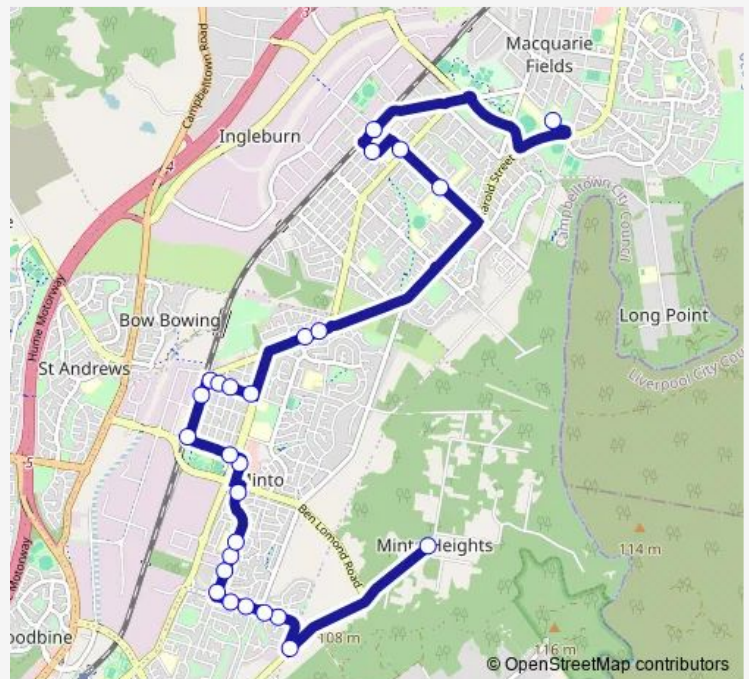

# School Bus 3032 Westmoreland and Hansens to Ingleburn Station

[Go to website](#)

**Direction**

Hansens Rd At Westmorlands Rd — Macquarie Fields High School, School Grounds

26 stops

[Open route schedule](#)

**Route schedule**

Hansens Rd At Westmorlands Rd — Macquarie Fields High School, School Grounds

|           |       |
|-----------|-------|
| Monday    | 08:12 |
| Tuesday   | 08:12 |
| Wednesday | 08:12 |
| Thursday  | 08:12 |
| Friday    | —     |
| Saturday  | —     |
| Sunday    | —     |

**Route info**

Direction: Hansens Rd At Westmorlands Rd

Stops: 26

Trip Duration: 0 hour 36 min

Minto Rd Before Cumberland Rd

Ingleburn High School, Oxford Rd

Ingleburn Public School, Oxford St

Norfolk St Before Nardoo St

Ingleburn Station, Ingleburn Rd

Macquarie Fields High School, School Grounds

3032 School Bus time schedules and route maps are available in an offline PDF at [busmaps.com](https://busmaps.com). Use the [busmaps.com](https://busmaps.com) website to see live bus times, train schedule or subway schedule, and step-by-step directions for all public transit in Liverpool