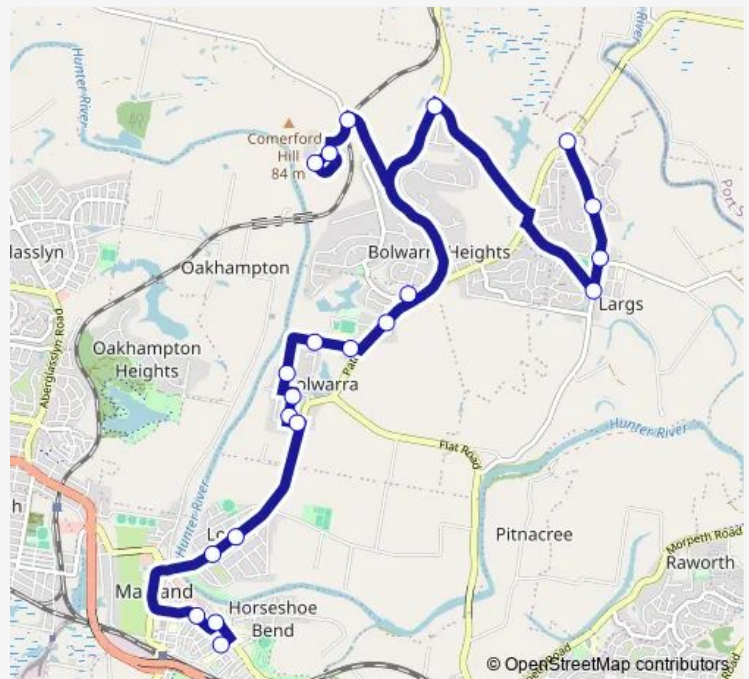

School Bus 2241 Dunmore Rd to All Saints College St Marys Campus

[Go to website](#)

Direction

Paterson Rd Opp Dunmore Rd — All Saints College, Victoria St

21 stops

[Open route schedule](#)

Paterson Rd Opp Dunmore Rd

Dunmore Rd Opp Maitland Retirement Village

Dunmore Rd At Morpeth St

High St Opp Largs Av

Tocal Rd At Lang Dr

Mount Harris Rd After Maitland Vale Rd

Esk Cct After Lizard St

Lizard St After Esk Cct

Highland Way At Hunterglen Dr

Bolwarra Uniting Church, Paterson Rd

Bolwarra Rd Opp Bolwarra Public School

Bolwarra Rd At Maitland Rd

Kensington Rd At Denison Rd

Addison Rd After Bayswater Rd

Addison Rd Before Westbourne Rd

Westbourne Rd At Paterson Rd

Belmore Rd At Allan St

Belmore Rd At Lorn St

Ken Tubman Dr Opp Napoleon Lane

Uniting Church Maitland, Ken Tubman Dr

Route schedule

Paterson Rd Opp Dunmore Rd — All Saints College, Victoria St

Monday 07:37

Tuesday 07:37

Wednesday 07:37

Thursday 07:37

Friday 07:37

Saturday —

Sunday —

Route info

Direction: Paterson Rd Opp Dunmore Rd

Stops: 21

Trip Duration: 0 hour 39 min

2241 — Dunmore Rd to All Saints College St Marys Campus