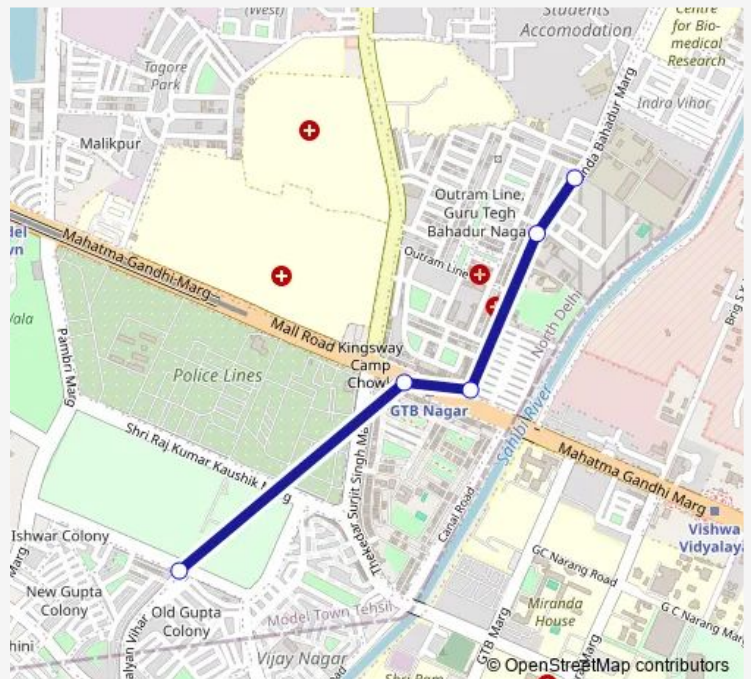

Direction

BBM Cluster Depot — Kalyan Vihar Terminal

5 stops

[Open route schedule](#)

BBM Cluster Depot

Sewa Kutir

GTB Nagar / Haqiqat Nagar

GTB Nagar

Kalyan Vihar Terminal

Route schedule

BBM Cluster Depot — Kalyan Vihar Terminal

Monday 07:40-21:50

Tuesday 07:40-21:50

Wednesday 07:40-21:50

Thursday 07:40-21:50

Friday 07:40-21:50

Saturday 07:40-21:50

Sunday 07:40-21:50

Route info

Direction: BBM Cluster Depot

Stops: 5

Trip Duration: 0 hour 6 min

Bus time schedules and route maps are available in an offline PDF at busmaps.com. Use the busmaps.com website to see live bus times, train schedule or subway schedule, and step-by-step directions for all public transit in Delhi