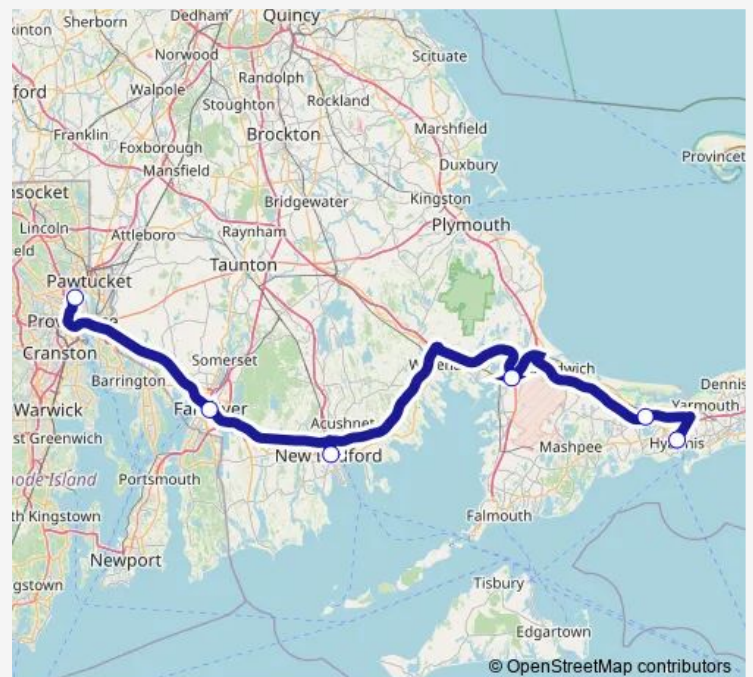

Bus Peter Pan Cape COD - Providence - NEW York

[Go to website](#)

Direction

Transportation Center, Hyannis, Ma — Peter Pan Bus Terminal, Providence, Ri

6 stops

[Open route schedule](#)

Transportation Center, Hyannis, Ma

Monday 10:30

Tuesday 10:30

Wednesday 10:30

Thursday 10:30

Friday 10:30

Saturday 10:30

Sunday 10:30

Route info

Direction: Transportation Center, Hyannis, Ma

Stops: 6

Trip Duration: 2 hour 0 min

Peter Pan — Cape COD - Providence - NEW York

Direction

Transportation Center, Hyannis, Ma — Peter Pan Bus Terminal, Providence, Ri

6 stops

[Open route schedule](#)

Transportation Center, Hyannis, Ma

Mobile Mart Park & Ride, Barnstable, Ma

Cape Side Convenience, Bourne, Ma

Srta Terminal, New Bedford, Ma

Transportation Center, Fall River, Ma