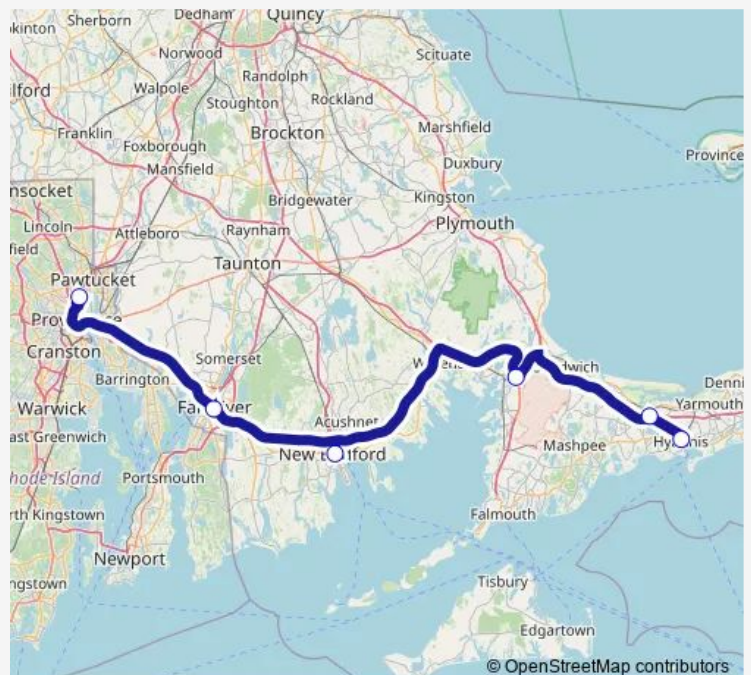

Bus Peter Pan NEW York - Providence - Cape Cod

[Go to website](#)

Direction

Peter Pan Bus Terminal, Providence, Ri — Transportation Center, Hyannis, Ma

6 stops

[Open route schedule](#)

Peter Pan Bus Terminal, Providence, Ri

Monday 13:45-18:30

Tuesday 13:45-18:30

Wednesday 13:45-18:30

Thursday 13:45-18:30

Friday 13:45-18:30

Saturday 13:45-18:30

Sunday 13:45-18:30

Route info

Direction: Peter Pan Bus Terminal, Providence, Ri

Stops: 6

Trip Duration: 2 hour 0 min

 Peter Pan — NEW York - Providence - Cape Cod

Peter Pan Bus time schedules and route maps are available in an offline PDF at busmaps.com. Use the busmaps.com website to see live bus times, train schedule or subway schedule, and step-by-step directions for all public transit in New Bedford