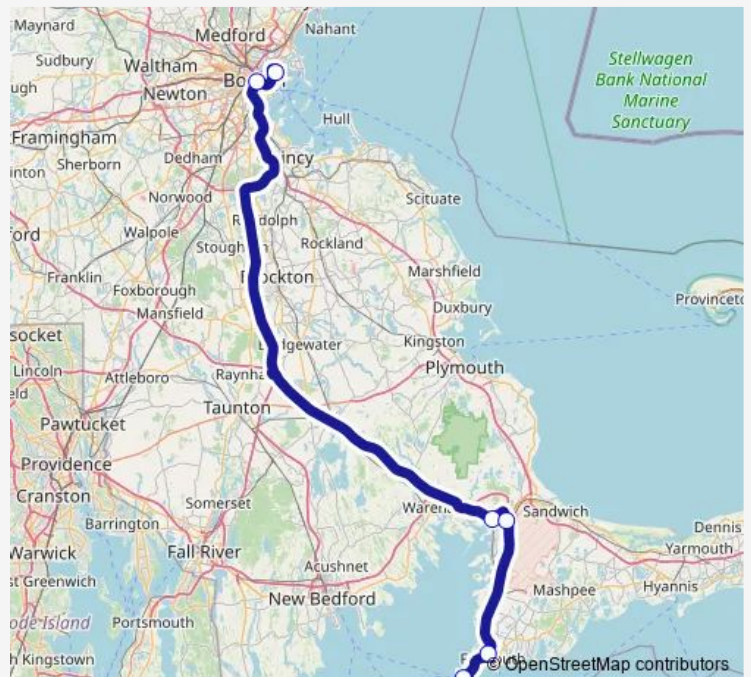

### Direction

Steamship Authority Piers, Woods Hole, Ma — Boston (Logan Airport), Ma

6 stops

[Open route schedule](#)

Steamship Authority Piers, Woods Hole, Ma

Peter Pan Bus Terminal, Falmouth, Ma

Cape Side Convenience, Bourne, Ma

Buzzard's Bay Train Depot, Buzzard's Bay, Ma

South Station, Boston, Ma

Boston (Logan Airport), Ma

### Route schedule

Steamship Authority Piers, Woods Hole, Ma — Boston (Logan Airport), Ma

Monday 07:00

Tuesday 07:00

Wednesday 07:00

Thursday 07:00

Friday 07:00

Saturday 07:00

### Route info

Direction: Steamship Authority Piers, Woods Hole, Ma

Stops: 6

Trip Duration: 2 hour 0 min