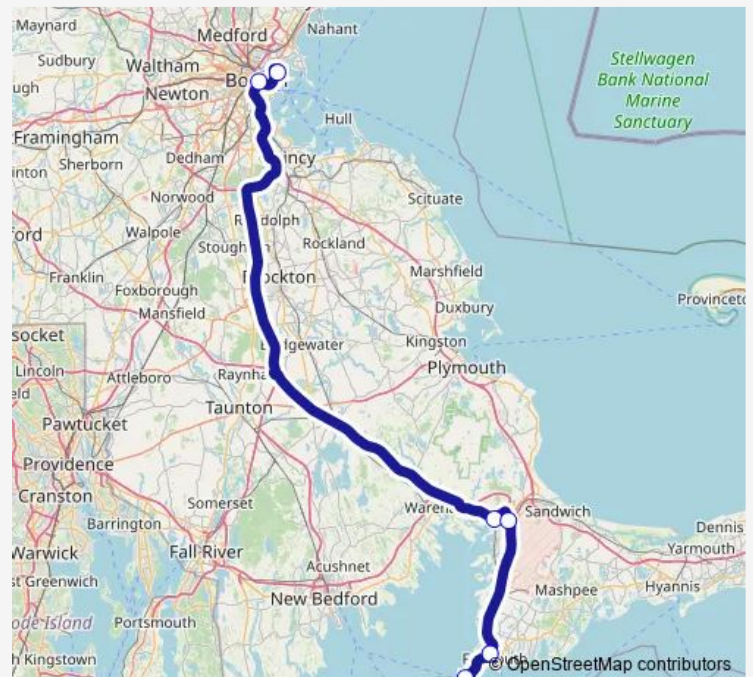

Buzzard's Bay Train Depot, Buzzard's Bay, Ma

South Station, Boston, Ma

Boston (Logan Airport), Ma

### Route schedule

Steamship Authority Piers, Woods Hole, Ma — Boston (Logan Airport), Ma

Monday	07:00
Tuesday	07:00
Wednesday	07:00
Thursday	07:00
Friday	07:00
Saturday	07:00
Sunday	07:00-13:00

### Route info

Direction: Steamship Authority Piers, Woods Hole, Ma

Stops: 6

Trip Duration: 2 hour 0 min

## Direction

Steamship Authority Piers, Woods Hole, Ma — Boston (Logan Airport), Ma

5 stops

[Open route schedule](#)

Steamship Authority Piers, Woods Hole, Ma

Peter Pan Bus Terminal, Falmouth, Ma

Cape Side Convenience, Bourne, Ma