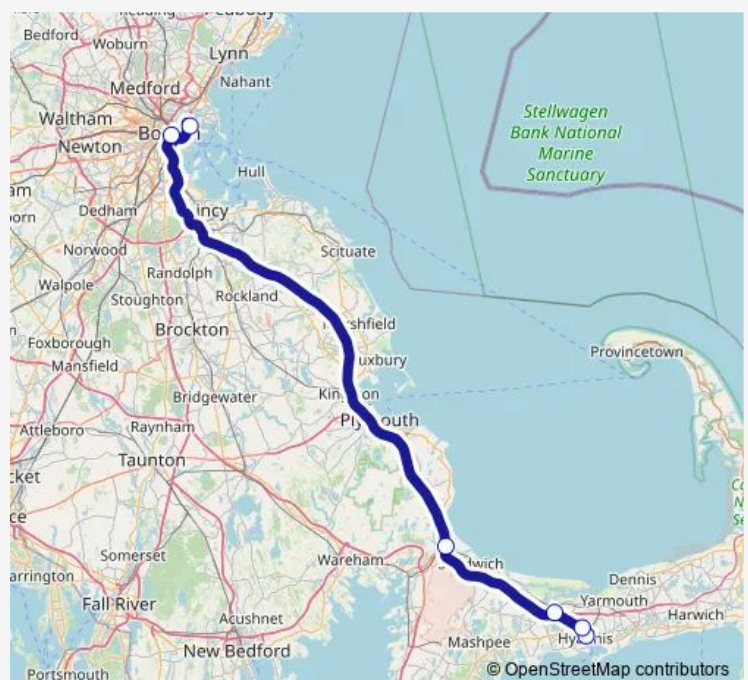

South Station, Boston, Ma

Rockland Park & Ride

Plymouth Park & Ride

Park & Ride Lot, Sagamore Circle, Ma

Mobile Mart Park & Ride, Barnstable, Ma

Barnstable Airport, Hyannis, Ma

Transportation Center, Hyannis, Ma

Route schedule

Boston (Logan Airport), Ma — Transportation Center, Hyannis, Ma

Monday 07:30-18:00

Tuesday 07:30-18:00

Wednesday 07:30-18:00

Thursday 07:30-18:00

Friday 07:30-18:00

Saturday 07:30-18:00

Sunday 07:30-18:00

Route info

Direction: Boston (Logan Airport), Ma

Stops: 8

Trip Duration: 2 hour 10 min

Direction

Transportation Center, Hyannis, Ma — Boston (Logan Airport), Ma

6 stops

[Open route schedule](#)

Transportation Center, Hyannis, Ma

Barnstable Airport, Hyannis, Ma

Mobile Mart Park & Ride, Barnstable, Ma

Park & Ride Lot, Sagamore Circle, Ma

South Station, Boston, Ma

Boston (Logan Airport), Ma