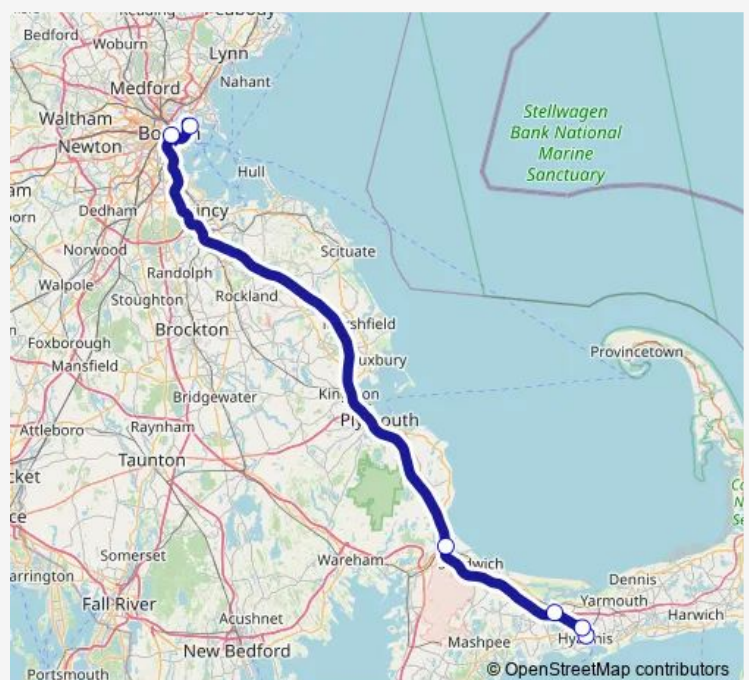

South Station, Boston, Ma

Rockland Park & Ride

Plymouth Park & Ride

Park & Ride Lot, Sagamore Circle, Ma

Mobile Mart Park & Ride, Barnstable, Ma

Barnstable Airport, Hyannis, Ma

Transportation Center, Hyannis, Ma

Route schedule

Boston (Logan Airport), Ma — Transportation Center, Hyannis, Ma

Monday 07:30-18:00

Tuesday 07:30-18:00

Wednesday 07:30-18:00

Thursday 07:30-18:00

Friday 07:30-18:00

Saturday 07:30-18:00

Sunday 07:30-18:00

Route info

Direction: Boston (Logan Airport), Ma

Stops: 8

Trip Duration: 2 hour 10 min

Direction

Transportation Center, Hyannis, Ma — Boston (Logan Airport), Ma

6 stops

[Open route schedule](#)

Transportation Center, Hyannis, Ma

Barnstable Airport, Hyannis, Ma

Mobile Mart Park & Ride, Barnstable, Ma

Park & Ride Lot, Sagamore Circle, Ma

South Station, Boston, Ma

Boston (Logan Airport), Ma