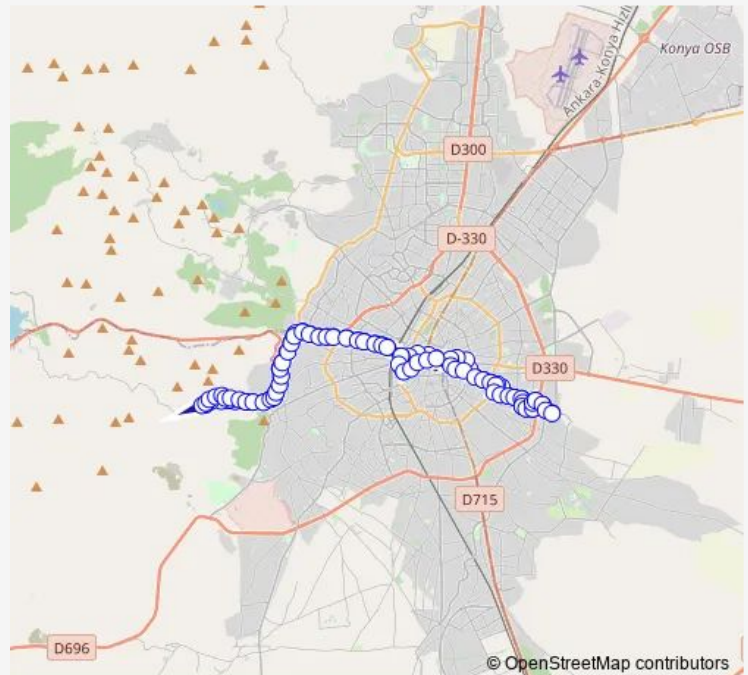

Gaziler Derneği

Route schedule

Yolboyu — Yolboyu

Monday 06:45-23:40

Tuesday 06:45-23:40

Wednesday 06:45-23:40

Thursday 06:45-23:40

Friday 06:45-23:40

Saturday 06:45-23:40

Sunday 07:50-23:00

Route info

Direction: Yolboyu

Stops: 120

Trip Duration: 1 hour 54 min

■ 25-A — Dere Meram TIP - Dere Meram Tip

BusMaps

Rumi

Şerafettin Cami 2

Alaaddin Turnike 1

Kültürpark Turnike 1

Mareşal Mustafa Kemal Ortaokulu

Konevi

Millet Bahçesi

Millet