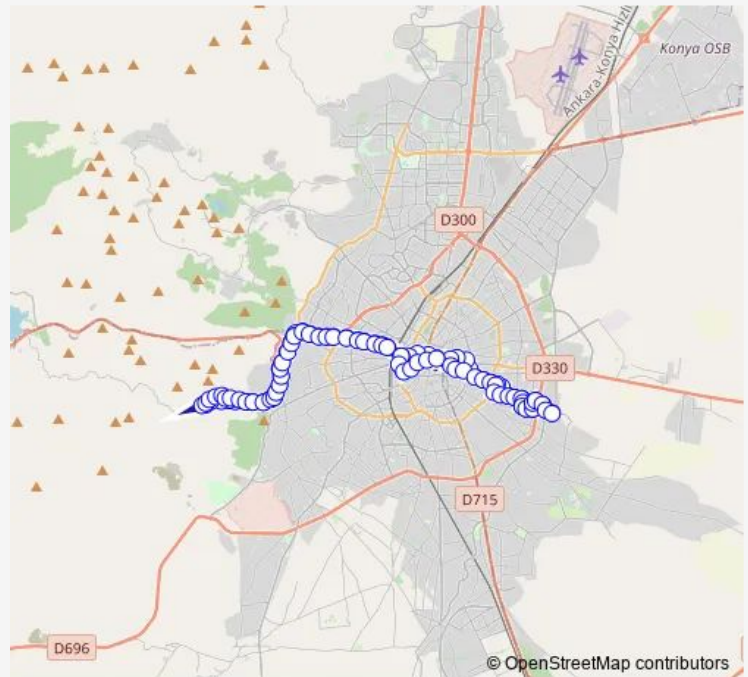

### Route schedule

Yolboyu — Yolboyu

Monday 06:45-23:40

Tuesday 06:45-23:40

Wednesday 06:45-23:40

Thursday 06:45-23:40

Friday 06:45-23:40

Saturday 06:45-23:40

### Route info

Direction: Yolboyu

Stops: 120

Trip Duration: 1 hour 34 min

■ 25-A — Dere Meram TIP - Dere Meram Tip

Rumi

Şerafettin Cami 4

Alaaddin Turnike 2