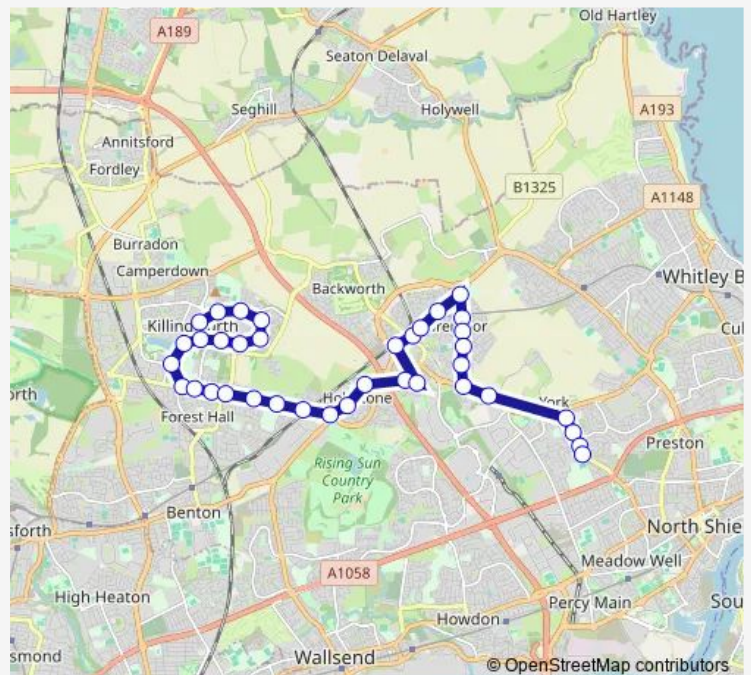

Great Lime Road-Glebe Road

Great Lime Road-West Lane

Clousden Hill

Clousden Hill

Great Lime Road-Beal Drive

Great Lime Road-Laurel Avenue

Great Lime Road - Palmersville Metro

Great Lime Road-Whitley Road

Whitley Road-Wesley Way

Whitley Road - Holystone Drive

Benton Road-Club

Route schedule

Killingworth Bus Station — St Thomas More Rc Academy

Monday 07:45

Tuesday 07:45

Wednesday 07:45

Thursday 07:45

Friday 07:45

Saturday —

Sunday —

Route info

Direction: Killingworth Bus Station

Stops: 37

Trip Duration: 0 hour 40 min

680n

BusMaps

Benton Road - Turner Street

Northumberland Park Interchange

Earsdon Road-Station Road

Earsdon Road-Co-Operative Terrace

Earsdon Road-Middle School

Park Lane-Clara Avenue