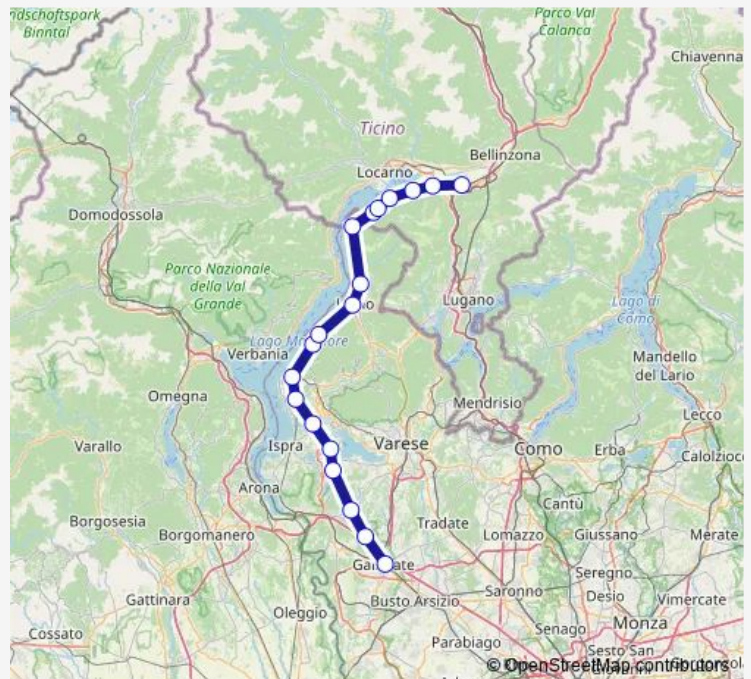

Rail R21 Luino-Gallarate-Milano

[Go to website](#)

Direction

Milano Porta Garibaldi — Luino

14 stops

[Open route schedule](#)

Milano Porta Garibaldi

Rho Fiera Milano

Laveno Mombello

Calde'

Porto Valtravaglia

Luino

Route schedule

Milano Porta Garibaldi — Luino

Monday 08:00-19:00

Tuesday 08:00-19:00

Wednesday 08:00-19:00

Thursday 08:00-19:00

Friday 08:00-19:00

Saturday 08:00-19:00

Sunday 08:00-08:05

Route info

Direction: Milano Porta Garibaldi

Stops: 14

Trip Duration: 1 hour 41 min

R21 — Luino-Gallarate-Milano

Direction

Gallarate — Cadenazzo

19 stops

[Open route schedule](#)

Gallarate

Besnate