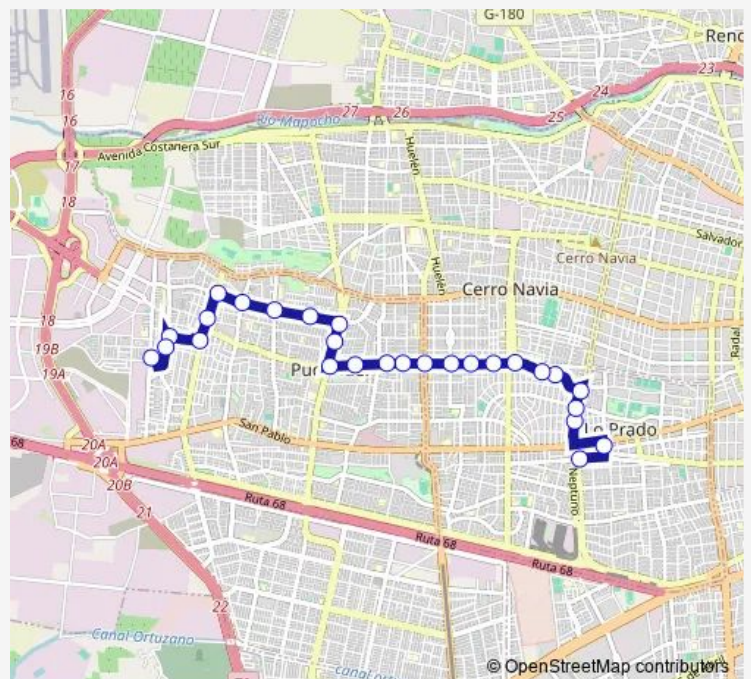

Pj323-Avenida La Estrella / esq. Av. San Daniel

Pj1070-Avenida San Daniel / esq. Taltal

Pj1071-Avenida San Daniel / esq. Av. Santa Victoria

Pj1072-Avenida San Daniel / esq. Federico Errázuriz

**Route schedule**

Pj1587-Parada 4 / (M) San Pablo — Pj1814-Cerro San Cristóbal / esq. Av. J. Guzmán Riesco

Monday	00:00
Tuesday	00:00
Wednesday	00:00
Thursday	00:00
Friday	00:00
Saturday	—
Sunday	—

**Route info**

Direction: Pj1587-Parada 4 / (M) San Pablo

Stops: 27

Trip Duration: 0 hour 30 min

J18c — El Tranque - (M) San Pablo

Pj1073-Avenida San Daniel / esq. Serrano

Pj201-Serrano / esq. Santa Marta

Pj1727-Serrano / esq. Santa Victoria

Pj1555-Santa Victoria / esq. El Tranque

## Route info

Direction: Pj377-El Tranque / esq. María Angélica

Stops: 25

Trip Duration: 0 hour 26 min

J18c Bus time schedules and route maps are available in an offline PDF at [busmaps.com](https://busmaps.com). Use the [busmaps.com](https://busmaps.com) website to see live bus times, train schedule or subway schedule, and step-by-step directions for all public transit in Santiago