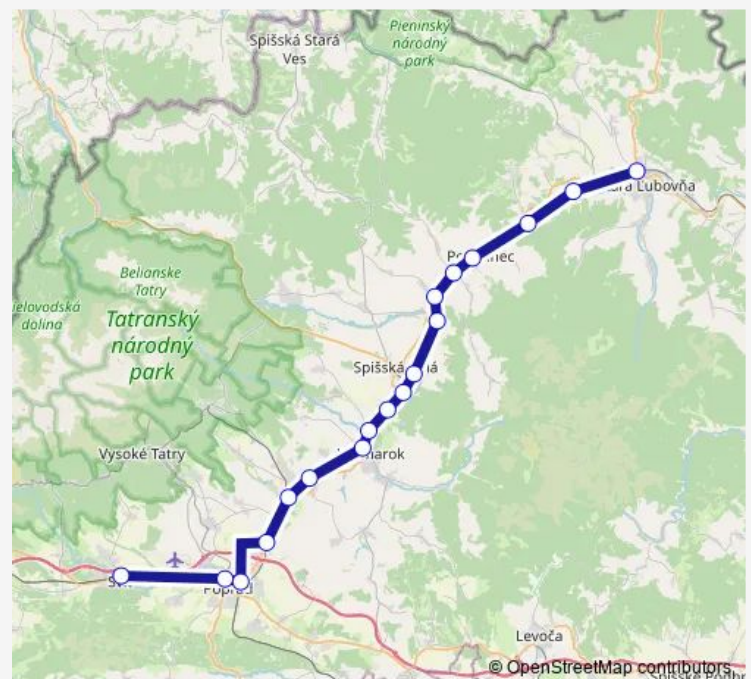

Spišská Belá zast.

Bušovce

Podhorany pri Kežmarku

Toporec

Podolíneč

Nižné Ružbachy

Forbasy

Stará Ľubovňa

Route schedule

Svit — Stará Ľubovňa

Monday 06:29-22:19

Tuesday 06:29-22:19

Wednesday 06:29-22:19

Thursday 06:29-22:19

Friday 06:29-22:19

Saturday 06:29-22:19

Sunday 06:29-22:19

Route info

Direction: Svit

Stops: 18

Trip Duration: 1 hour 29 min

Stará Ľubovňa-Svit

BusMaps

Rail time schedules and route maps are available in an offline PDF at busmaps.com. Use the busmaps.com website to see live bus times, train schedule or subway schedule, and step-by-step directions for all public transit in Kezmarok