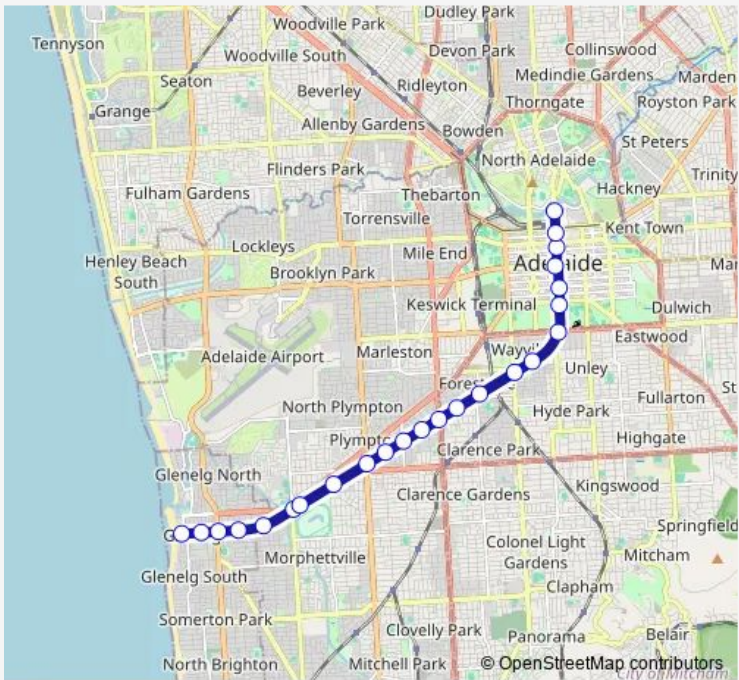

Tram Festvl Glenelg to Festival Plaza

[Go to website](#)

Direction
 Stop 17 Moseley Square — Festival Plaza Tram Stop
 24 stops
[Open route schedule](#)

- Stop 17 Moseley Square
- Stop 16 Jetty Rd - North side
- Stop 15 Brighton Rd
- Stop 14 Glenelg East
- Stop 13 Glengowrie
- Stop 12 Morphett Rd
- Morphettville Racecourse Tram Stop
- Stop 11 Plympton Park
- Stop 10 Marion Rd
- Stop 9 South Plympton
- Stop 8 Beckman St
- Stop 7 Glandore
- Stop 6 South Rd
- Stop 5 Black Forest
- Stop 4 Forestville
- Stop 3 Goodwood Rd
- Stop 2 Wayville
- Stop 1 Greenhill Rd
- South Terrace Tram Stop
- City South Tram Stop
- Victoria Square Tram Stop

Route schedule
 Stop 17 Moseley Square — Festival Plaza Tram Stop

Monday	—
Tuesday	—
Wednesday	—
Thursday	—
Friday	—
Saturday	07:50-23:10
Sunday	07:50-23:10

Route info
 Direction: Stop 17 Moseley Square
 Stops: 24
 Trip Duration: 0 hour 40 min

Festvl — Glenelg to Festival Plaza **BusMaps**

Pirie St Tram Stop

Rundle Mall Tram Stop

Festival Plaza Tram Stop

Direction

Festival Plaza Tram Stop — Stop 17 Moseley Square

24 stops

[Open route schedule](#)

Festival Plaza Tram Stop

Rundle Mall Tram Stop

Pirie St Tram Stop

Victoria Square Tram Stop

City South Tram Stop

South Terrace Tram Stop

Stop 1 Greenhill Rd

Stop 2 Wayville