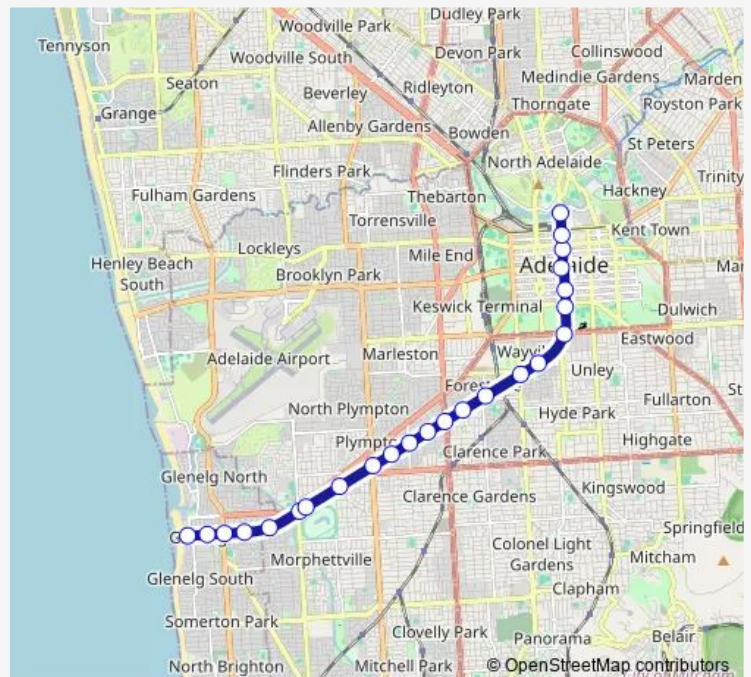

Stop 15 Brighton Rd

Stop 14 Glenelg East

Stop 13 Glengowrie

Stop 12 Morphett Rd

Morphettville Racecourse Tram Stop

Stop 11 Plympton Park

Stop 10 Marion Rd

Stop 9 South Plympton

Thursday —

Friday —

Saturday 07:50-23:10

Sunday 07:50-23:10

Route info

Direction: Stop 17 Moseley Square

Stops: 24

Trip Duration: 0 hour 40 min

FESTVL — Glenelg to Festival Plaza

Pirie St Tram Stop

Rundle Mall Tram Stop

Festival Plaza Tram Stop

Direction

Festival Plaza Tram Stop — Stop 17 Moseley Square

24 stops

[Open route schedule](#)

Festival Plaza Tram Stop

Rundle Mall Tram Stop

Pirie St Tram Stop

Victoria Square Tram Stop

City South Tram Stop

South Terrace Tram Stop

Stop 1 Greenhill Rd

Stop 2 Wayville