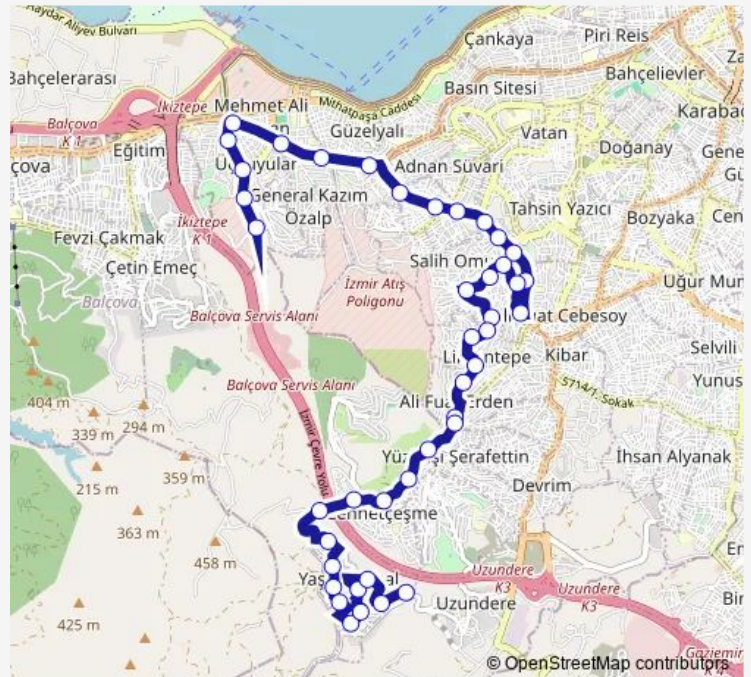

Thursday 06:35-20:05

Friday 06:35-20:05

Saturday 06:35-20:20

Sunday 06:35-20:05

Route info

Direction: Toki Evleri Son Durak

Stops: 42

Trip Duration: 0 hour 59 min

Wednesday 06:35-21:05

Thursday 06:35-21:05

Friday 06:35-21:05

Saturday 06:35-21:20

Sunday 07:20-21:05

Route info

Direction: Fahrettin Altay

Stops: 42