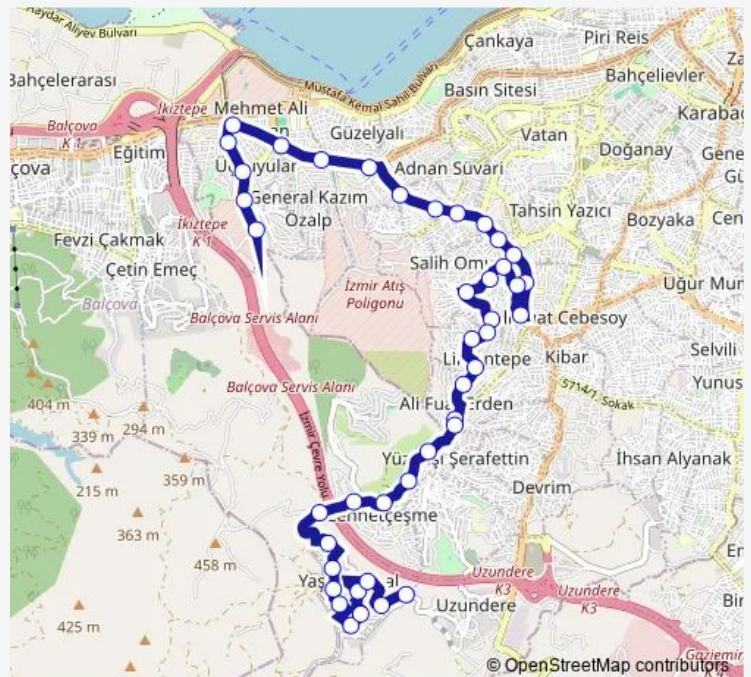

Thursday 06:35-20:05

Friday 06:35-20:05

Saturday 06:35-20:20

Sunday 06:35-20:05

Route info

Direction: Toki Evleri Son Durak

Stops: 42

Trip Duration: 0 hour 59 min