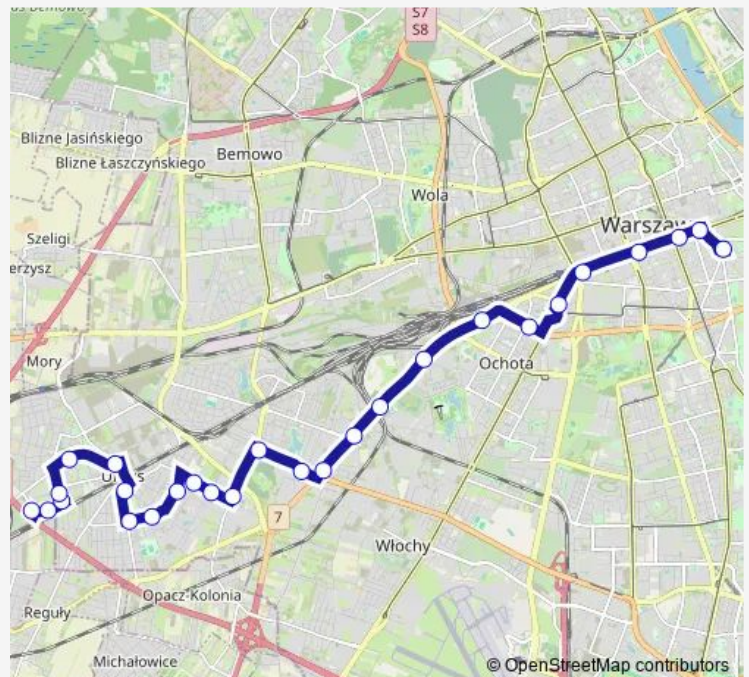

### Route schedule

Pl. Trzech Krzyży — Ursus-Niedźwiadek

|           |                           |
|-----------|---------------------------|
| Monday    | 04:52-00:27 <sup>+1</sup> |
| Tuesday   | 04:52-00:27 <sup>+1</sup> |
| Wednesday | 04:52-00:27 <sup>+1</sup> |
| Thursday  | 04:52-00:27 <sup>+1</sup> |
| Friday    | 04:52-00:27 <sup>+1</sup> |
| Saturday  | 04:52-00:27 <sup>+1</sup> |
| Sunday    | 04:52-00:27 <sup>+1</sup> |

### Route info

Direction: Pl. Trzech Krzyży

Stops: 29

Trip Duration: 0 hour 54 min

517 — Pl. Trzech Krzyży – Ursus-Niedźwiadek

BusMaps

Spisaka

Malinowa