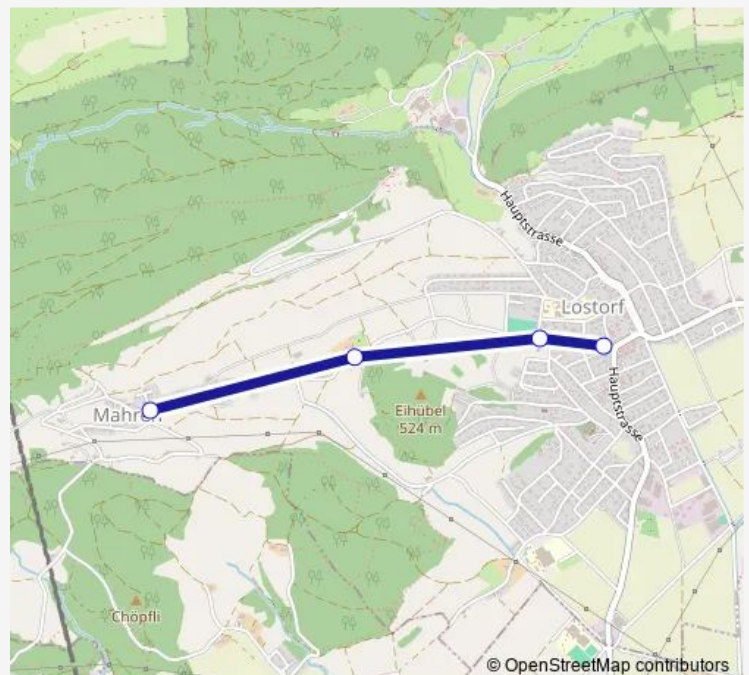

Bus 517 B 517

[Go to website](#)

Direction

Lostorf, Mitte — Lostorf, Mahren

4 stops

[Open route schedule](#)

Lostorf, Mitte

Lostorf, Sportplatz

Lostorf, Buechehof

Lostorf, Mahren

Route schedule

Lostorf, Mitte — Lostorf, Mahren

Monday	15:20
Tuesday	15:20
Wednesday	15:20
Thursday	15:20
Friday	15:20
Saturday	—
Sunday	—

Route info

Direction: Lostorf, Mitte

Stops: 4

Trip Duration: 0 hour 3 min

517 — B 517

BusMaps

517 Bus time schedules and route maps are available in an offline PDF at busmaps.com. Use the busmaps.com website to see live bus times, train schedule or subway schedule, and step-by-step directions for all public transit in Lostorf