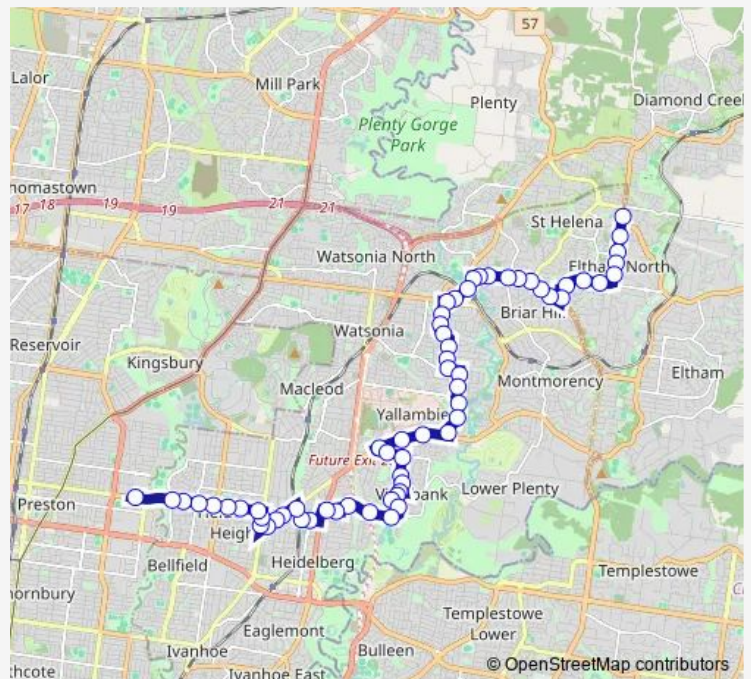

Bus 517 St Helena - Northland Sc

[Go to website](#)

Direction

Parry Rd/Ryans Rd (Eltham North) — Northland Shopping Centre/Murray Rd (Preston)

63 stops

[Open route schedule](#)

- Parry Rd/Ryans Rd (Eltham North)
- Glen Gully Rd/Ryans Rd (Eltham North)
- St Clems St/Ryans Rd (Eltham North)
- Hillcrest Rd/Ryans Rd (Eltham North)
- Orchard Ave/Ryans Rd (Eltham North)
- Dale Ave/Progress Rd (Eltham North)
- Heacham Rd/Progress Rd (Eltham North)
- Nungeroo Ct/Progress Rd (Eltham North)
- Acheron Cres/Weidlich Rd (Eltham North)
- Parklands Ave/Karingal Dr (Briar Hill)
- Sunderland Rise/Karingal Dr (Briar Hill)
- Karingal Dr/St Helena Rd (Briar Hill)
- Bonnie Doone St/St Helena Rd (Briar Hill)
- Mountain View Rd/St Helena Rd (Greensborough)
- Hume St/St Helena Rd (Greensborough)
- Diamond Creek Rd/St Helena Rd (Greensborough)
- St Helena Rd/Main St (Greensborough)
- Greensborough Station/Main St (Greensborough)
- Greensborough Plaza/Main St (Greensborough)
- Church St/Grimshaw St (Greensborough)
- Vermont Pde/Henry St (Greensborough)

Route schedule

Parry Rd/Ryans Rd (Eltham North) — Northland Shopping Centre/Murray Rd (Preston)

Monday	06:03-22:07
Tuesday	06:03-22:07
Wednesday	06:03-22:07
Thursday	06:03-22:07
Friday	06:03-22:07
Saturday	06:45-21:48
Sunday	07:15-21:51

Route info

Direction: Parry Rd/Ryans Rd (Eltham North)

Stops: 63

Trip Duration: 0 hour 57 min

517 — St Helena - Northland Sc

Nell St/Henry St (Greensborough)

Duncan Ave/Henry St (Greensborough)

Amiet St/Henry St (Greensborough)

Stops: 65

Trip Duration: 1 hour 7 min

Moran St/Rutherford Rd (Viewbank)

Nobel St/Winston Rd (Viewbank)

Meyrick Cres/Winston Rd (Viewbank)

Martins Lane/Winston Rd (Viewbank)

Lyon Rd/Martins Lane (Viewbank)

Crew St/Lower Plenty Rd (Yallambie)