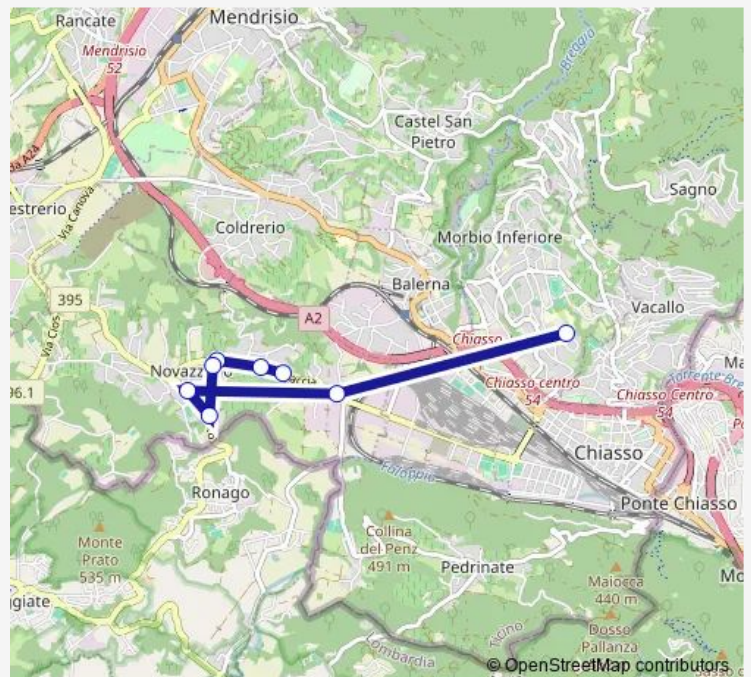

Route schedule

Novazzano, Fercasa — Morbio Inferiore, Scuole Medie

Monday	13:21
Tuesday	13:21
Wednesday	—
Thursday	13:21
Friday	13:21
Saturday	—
Sunday	—

Route info

Direction: Novazzano, Fercasa

Stops: 8

Trip Duration: 0 hour 19 min

517 — B 517

Direction

Novazzano, Fercasa — Morbio Inferiore, Scuole Medie

8 stops

[Open route schedule](#)

Novazzano, Fercasa

Novazzano, Moronaccio

Novazzano, Via Purà

Novazzano, Paese

Novazzano, Marcetto

Novazzano, Ronco

Novazzano, Ponte Pobbia

Morbio Inferiore, Scuole Medie

Route schedule

Novazzano, Fercasa — Morbio Inferiore, Scuole Medie

Monday 07:26

Tuesday 07:26

Wednesday 07:26

Thursday 07:26

Friday 07:26

Saturday —

Sunday —

Route info

Direction: Novazzano, Fercasa