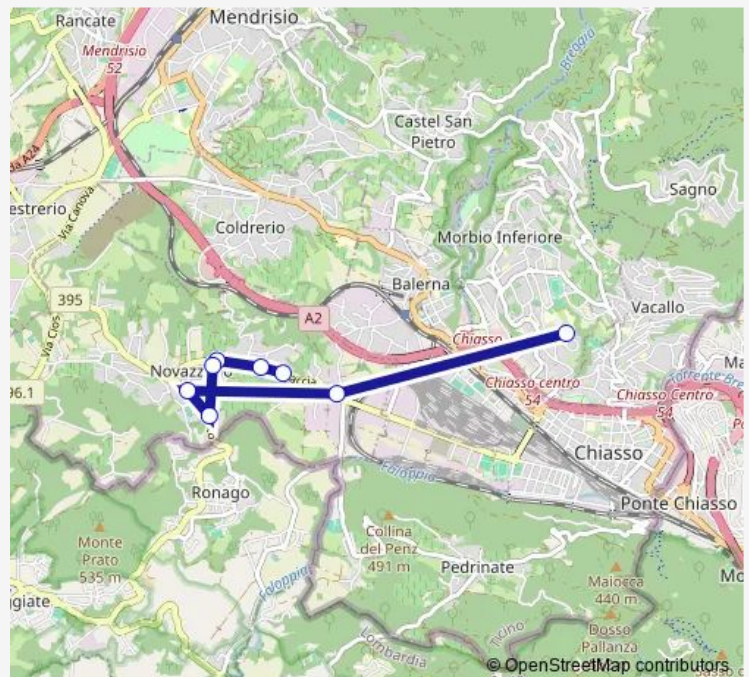

Bus 517 B 517

[Go to website](#)

Direction

Novazzano, Fercasa — Morbio Inferiore, Scuole Medie

8 stops

[Open route schedule](#)

- Novazzano, Fercasa
- Novazzano, Moronaccio
- Novazzano, Via Purà
- Novazzano, Paese
- Novazzano, Marcetto
- Novazzano, Ronco
- Novazzano, Ponte Pobbia
- Morbio Inferiore, Scuole Medie

Route schedule

Novazzano, Fercasa — Morbio Inferiore, Scuole Medie

Monday	13:21
Tuesday	13:21
Wednesday	—
Thursday	13:21
Friday	13:21
Saturday	—
Sunday	—

Route info

Direction: Novazzano, Fercasa

Stops: 8

Trip Duration: 0 hour 19 min

517 — B 517

Direction

Morbio Inferiore, Scuole Medie — Novazzano, Ronco

9 stops

[Open route schedule](#)

Morbio Inferiore, Scuole Medie

Novazzano, Ponte Pobbia

Novazzano, Torraccia

Novazzano, Fercasa

Novazzano, Moronaccio

Novazzano, Via Purà

Novazzano, Paese

Novazzano, Marcetto

Novazzano, Ronco

Route schedule

Morbio Inferiore, Scuole Medie — Novazzano, Ronco