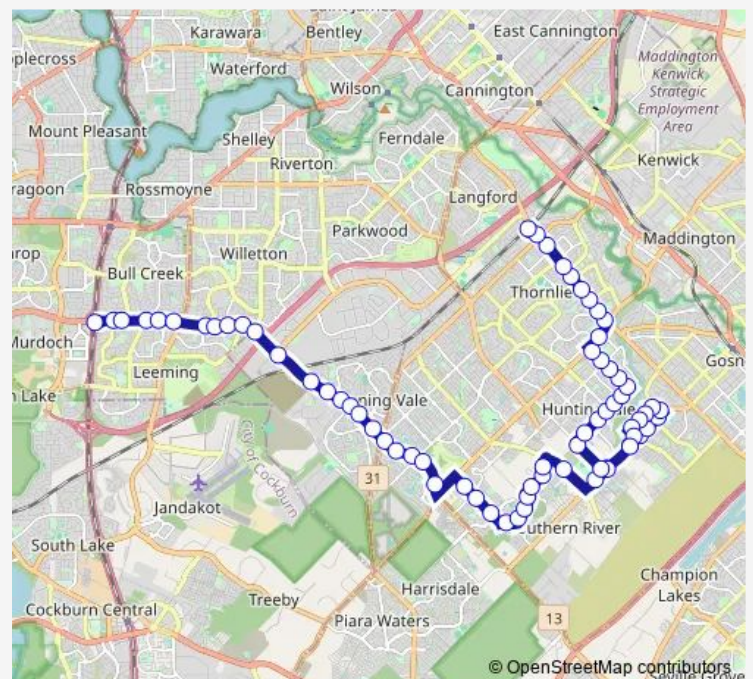

Saturday —

Sunday —

Route info

Direction: Jennalup St Before Murdoch Dr

Stops: 60

Trip Duration: 0 hour 51 min

Ranford Rd Before Grand Bvd

Ranford Rd After Glenariff Bvd

Ranford Rd Before Campbell Rd

Ranford Rd After Campbell Rd

Ranford Rd After Sanctuary Av

Furley Rd Before Jones Av

Furley Rd After Waterview Pde

Furley Rd After Silkwood St

Edencourt Dr After Furley Rd

Castlewood Pwy After Edencourt Dr