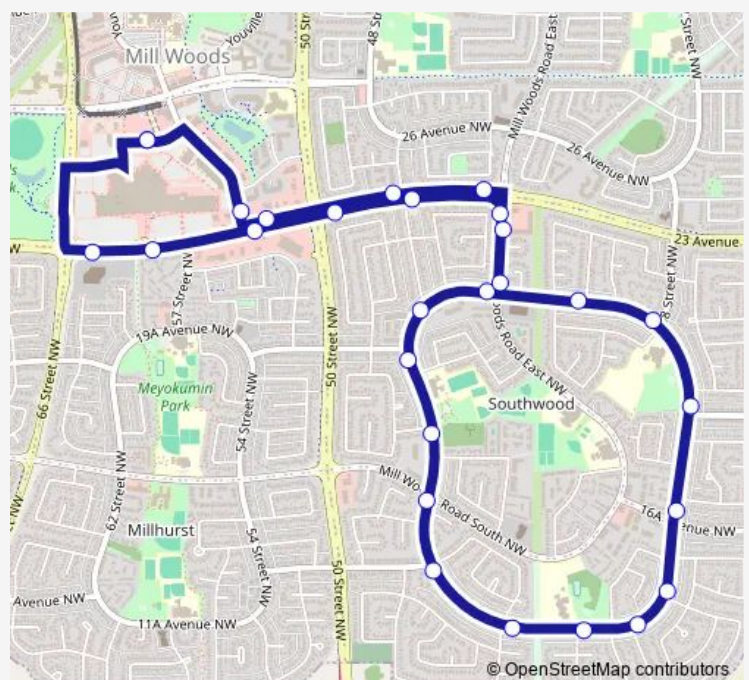

50 Street & 23 Avenue

47 Street & 23 Avenue

Mill Woods Road E & 23 Avenue

Mill Woods Road E & 20 Avenue

47 Street & 20 Avenue

48 Street & 19 Avenue

48 Street & 17A Avenue

48 Street & Mill Woods Road S

41 Street & 20 Avenue

### Route schedule

Mill Woods Transit Centre Bay F — Mill Woods Transit Centre Bay F

Monday 05:30-22:00

Tuesday 05:30-22:00

Wednesday 05:30-22:00

Thursday 05:30-22:00

Friday 05:30-22:00

Saturday 07:53-18:53

### Route info

Direction: Mill Woods Transit Centre Bay F

Stops: 28

Trip Duration: 0 hour 28 min

517 — Mill Woods - Southwood

Mill Woods Road E & 20 Avenue

Mill Woods Road E & 21 Avenue

Mill Woods Road E & 23 Avenue