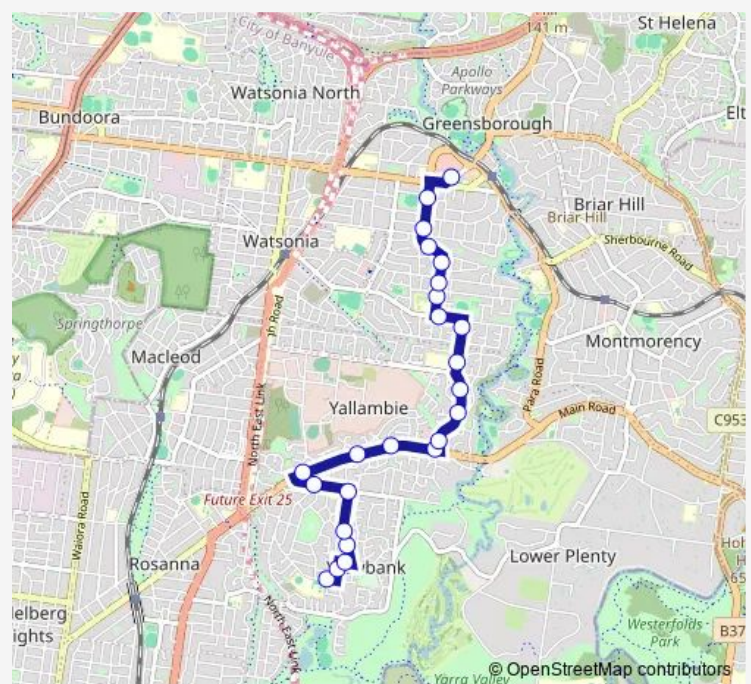

Arthur Streeton Dr/Lower Plenty Rd (Yallambie)

Yallambie Rd/Lower Plenty Rd (Yallambie)

Aminya Cres/Yallambie Rd (Yallambie)

Tarcoola Dr/Yallambie Rd (Yallambie)

Janet Ct/Yallambie Rd (Yallambie)

Amaroo Way/Elonera Ave (Yallambie)

Elder St/Elonera Ave (Yallambie)

Henry St/Elder St (Greensborough)

Glenice St/Henry St (Greensborough)

Nepean St/Henry St (Greensborough)

Charles St/Henry St (Greensborough)

Duncan Ave/Henry St (Greensborough)

Route schedule

Viewbank College (Rosanna) — Greensborough Plaza/Main St (Greensborough)

Monday 15:25

Tuesday 15:25

Wednesday 15:25

Thursday 15:25

Friday 15:25

Saturday —

Sunday —

Route info

Direction: Viewbank College (Rosanna)

Stops: 24

Trip Duration: 0 hour 25 min

517 — St Helena - Northland Sc

Lyell Pde/Henry St (Greensborough)

Ester St/Henry St (Greensborough)