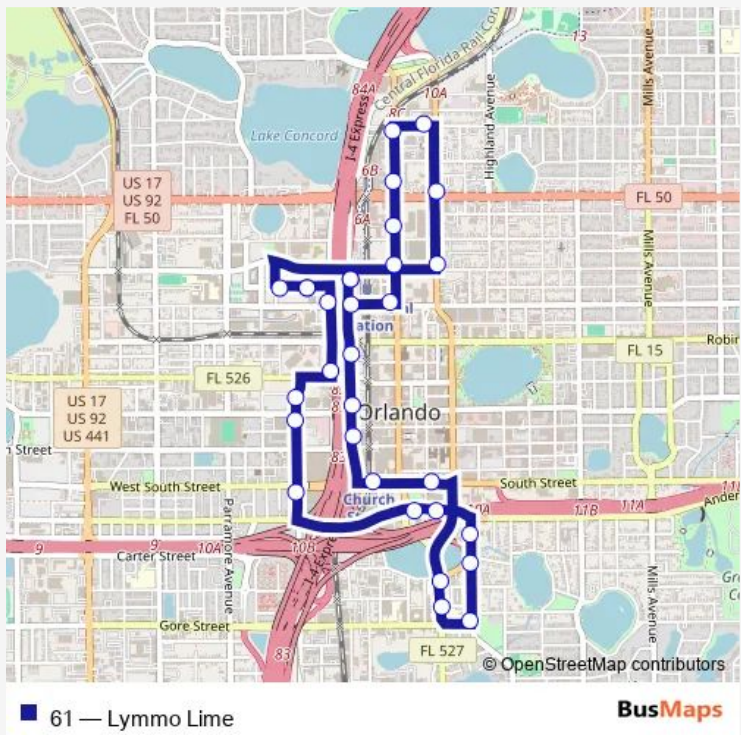

Bus 61 Lymmo Lime

[Go to website](#)

Direction
 Alexander PL AND N Hughey Ave — Alexander PL AND N Hughey Ave

31 stops

[Open route schedule](#)

- Alexander PL AND N Hughey Ave
- N Hughey AVE AND W Livingston St
- N Hughey AVE AND W Washington St
- N Division ST AND Grove Park Dr
- S Division AVE AND W Central Blvd
- Division AVE AND South St
- E Anderson ST AND S Orange Ave
- E Anderson ST AND S Magnolia Ave
- Delaney AVE AND N Lucerne CIR E
- Delaney AVE AND S Lucerne CIR E
- Delaney AVE AND E Gore St
- S Orange AVE AND E Gore St
- S Orange AVE AND S Lucerne CIR E
- E South ST AND S Magnolia Ave
- W South ST AND Boone Ave
- Garland AVE AND Church St
- N Garland AVE AND W Central Blvd
- N Garland AVE AND E Jefferson St
- N Garland AVE AND W Amelia St
- N Magnolia AVE AND E Amelia St
- N Magnolia AVE AND W Colonial Dr

Route schedule

Alexander PL AND N Hughey Ave — Alexander PL AND N Hughey Ave

Monday	06:00-21:00
Tuesday	06:00-21:00
Wednesday	06:00-21:00
Thursday	06:00-21:00
Friday	06:00-21:00
Saturday	08:00-21:00
Sunday	08:00-21:00

Route info

Direction: Alexander PL AND N Hughey Ave

Stops: 31

Trip Duration: 0 hour 33 min

Marks ST AND Magnolia Ave

N Orange AVE AND W Marks St

N Orange AVE AND Cheney Pl

N Orange AVE AND Concord St

N Orange AVE AND W Amelia St

W Livingston ST AND N Orange Ave

W Livingston ST AND N Garland Ave

N Garland AVE AND W Amelia St

540 Alexander Pl

Alexander PL AND N Hughey Ave

61 Bus time schedules and route maps are available in an offline PDF at busmaps.com. Use the busmaps.com website to see live bus times, train schedule or subway schedule, and step-by-step directions for all public transit in Orlando