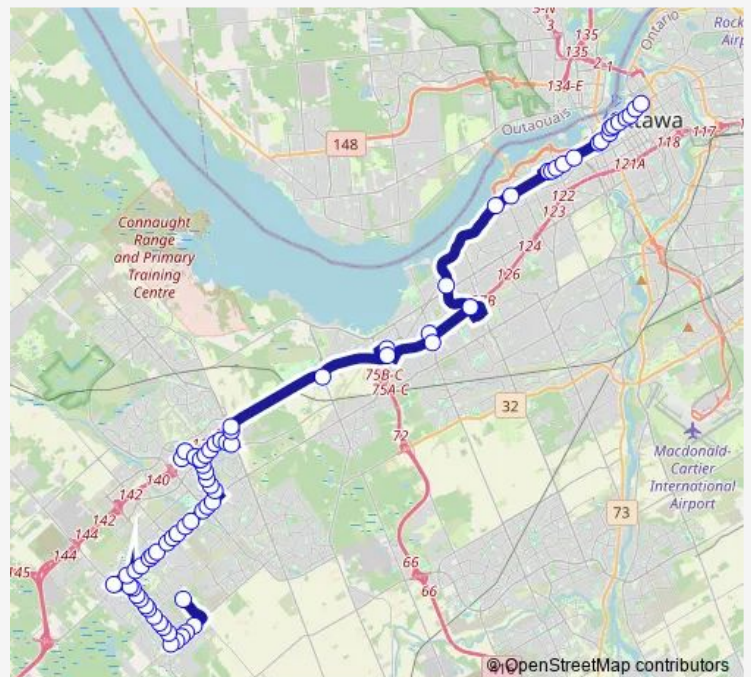

Lincoln Fields 3a

Pinecrest

Bayshore

Route schedule

Rideau — Cardelrec-Goulbourn Complex

Monday —

Tuesday —

Wednesday —

Thursday —

Friday 05:34-02:12⁺¹

Saturday 05:10-02:39⁺¹

Sunday 05:34-02:12⁺¹

Route info

Direction: Rideau

Stops: 73

Trip Duration: 1 hour 23 min