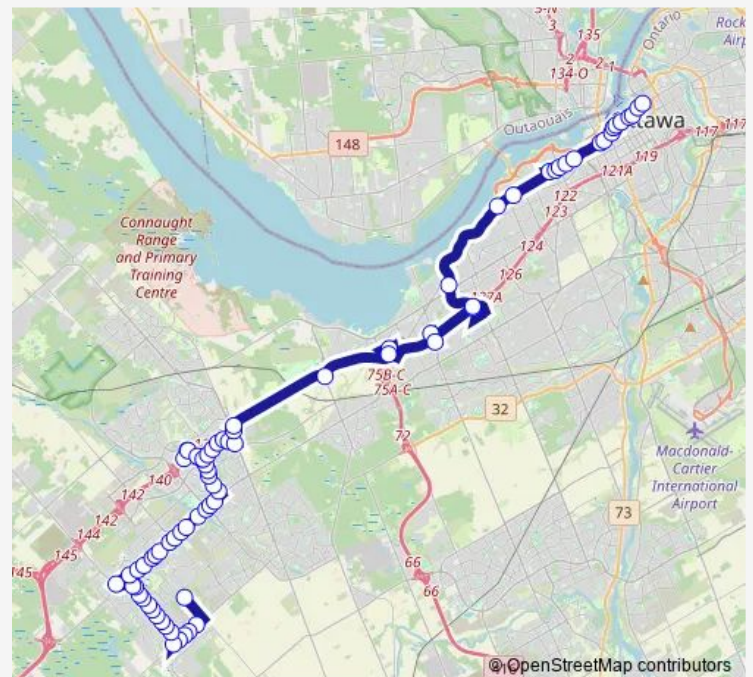

Saturday —

Sunday —

Route info

Direction: Maisonneuve / Place D'Accueil

Stops: 24

Trip Duration: 0 hour 53 min

CASTLEFRANK / AIRD

Lord Byng / Kanata

TERRY FOX 3C

Direction

Rideau A — CARDELREC-GOULBOURN COMPLEX

77 stops

[Open route schedule](#)

Rideau A

Elgin / Queen

Queen / Metcalfe