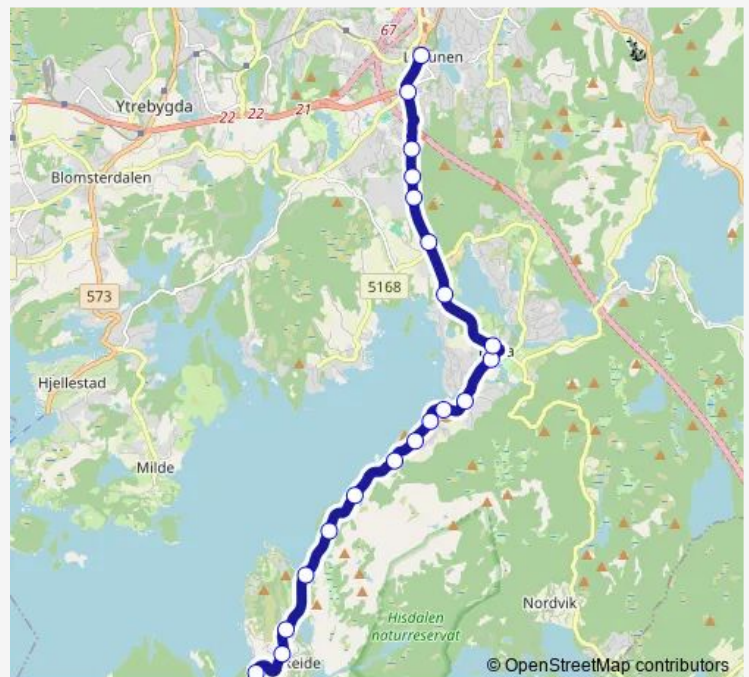

Krokeide kai

Krokeide kryss

Krokeide videregående skole

Route schedule

Lagunen terminal — Krokeide videregående skole

Monday	06:17-00:25 ⁺¹
Tuesday	06:17-00:25 ⁺¹
Wednesday	06:17-00:49 ⁺¹
Thursday	06:17-00:25 ⁺¹
Friday	06:17-02:30 ⁺¹
Saturday	03:49-00:49 ⁺¹
Sunday	07:41-22:57

Route info

Direction: Lagunen terminal

Stops: 21

Trip Duration: 0 hour 22 min

■ 61 — Krokeide - Lagunen terminal

Direction

Krokeide videregående skole — Lagunen terminal

22 stops