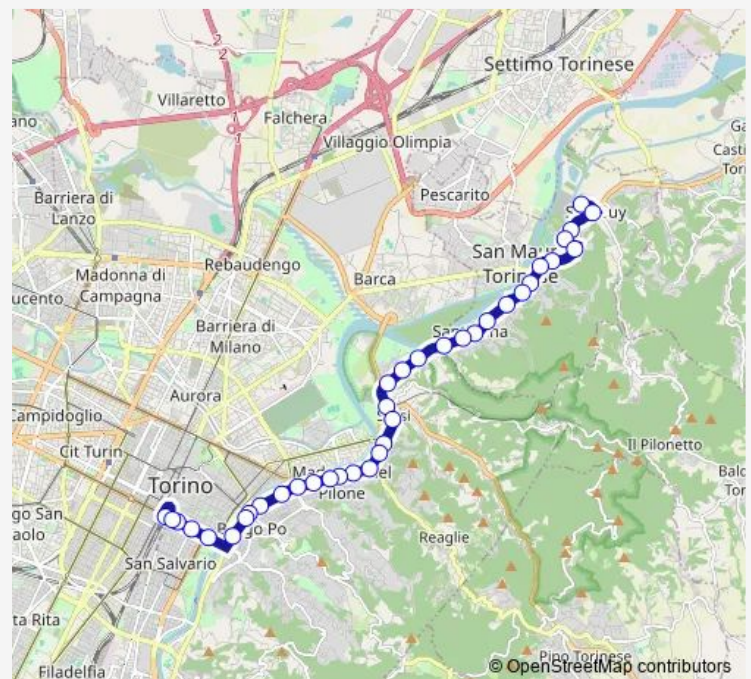

Fermata 589 - Sassi-Superga

### Route schedule

Fermata 1830 - Vittorio Emanuele II Cap — Fermata 2520 - Mezzaluna Cap

Monday	04:13-01:00 <sup>+1</sup>
Tuesday	04:13-01:00 <sup>+1</sup>
Wednesday	04:13-01:00 <sup>+1</sup>
Thursday	04:13-01:00 <sup>+1</sup>
Friday	04:13-01:00 <sup>+1</sup>
Saturday	04:08-01:00 <sup>+1</sup>
Sunday	05:39-01:00 <sup>+1</sup>

### Route info

Direction: Fermata 1830 - Vittorio Emanuele II Cap

Stops: 37

Trip Duration: 0 hour 42 min

61 — via Mezzaluna (San Mauro) - corso Vittorio Emanuele II

Fermata 1796 - Biamino

Fermata 1332 - Cafasso