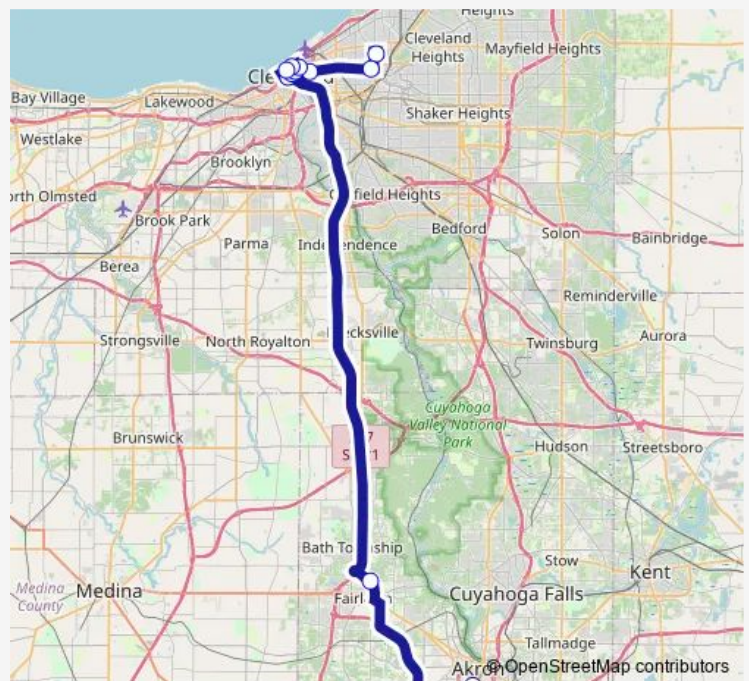

### Direction

Magnolia Dr @ Wade Park VA Clinic — RKP Transit Center

11 stops

[Open route schedule](#)

Magnolia Dr @ Wade Park VA Clinic

Euclid Ave & E. 100th St @ Cleveland Cl

Euclid Ave & E. 21st St @ Cleveland Sta

### Route schedule

Magnolia Dr @ Wade Park VA Clinic — RKP Transit Center

Monday 06:52-16:27

Tuesday 06:52-16:27

Wednesday 06:52-16:27

Thursday 06:52-16:27

Friday 06:52-16:27

Saturday —

### Route info

Direction: Magnolia Dr @ Wade Park VA Clinic

Stops: 11

Trip Duration: 1 hour 26 min

61 — Northcoast Express

**Direction**

RKP Transit Center — Magnolia Dr @ Wade Park VA Clinic

13 stops

[Open route schedule](#)

RKP Transit Center

W. Market St &amp; Miller Rd

Ghent Rd &amp; Crawfish Blvd

Ghent Rd @ James Fisher Park N Ride

W. Prospect Ave &amp; Superior Ave

Superior Ave &amp; E. 3rd St

Superior Ave &amp; E. 9th St