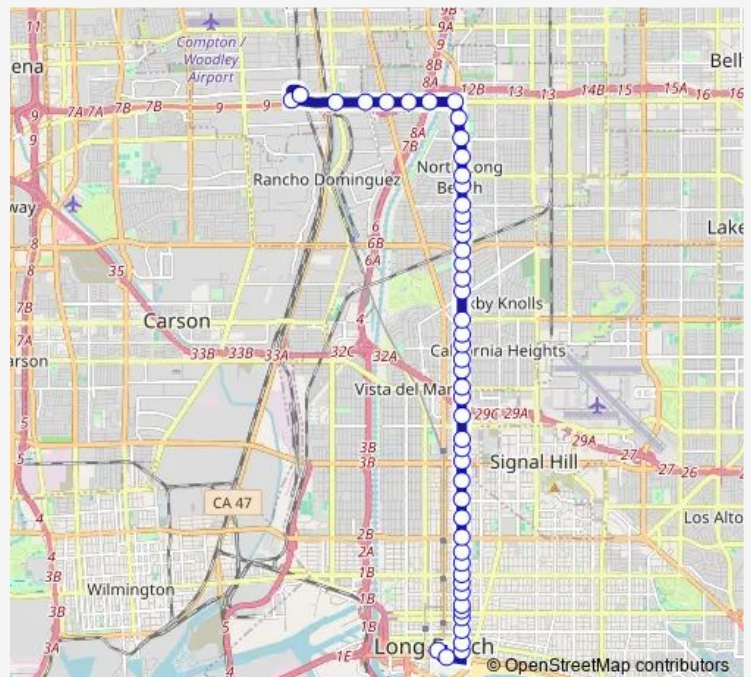

Bus 61 Atlantic Ave

[Go to website](#)

Direction
 1st & Shelter G S — Artesia Station Bay 2
 49 stops
[Open route schedule](#)

- 1st & Shelter G S
- Ocean & Hart Pl Se
- Atlantic & 1st Se
- Atlantic & Broadway Ne
- Atlantic & 4th St Ne
- Atlantic & 6th Ne
- Atlantic & 7th Ne
- Atlantic & 8th Ne
- Atlantic & 10th Ne
- Atlantic & 11th Ne
- Atlantic & Anaheim Ne
- Atlantic & New York Ne
- Atlantic & 16th Ne
- Atlantic & PCH Ne
- Atlantic & 20th Ne
- Atlantic & Hill Ne
- Atlantic & Burnett Ne
- Atlantic & Willow Ne
- Atlantic & Patterson Ne
- Atlantic & Columbia Ne
- Atlantic & 31st Ne

Route schedule

1st & Shelter G S — Artesia Station Bay 2

Monday	05:00-22:35
Tuesday	05:00-22:35
Wednesday	05:00-22:35
Thursday	05:00-22:35
Friday	05:00-22:35
Saturday	05:05-22:35
Sunday	05:05-22:35

Route info

Direction: 1st & Shelter G S
 Stops: 49
 Trip Duration: 0 hour 53 min

61 — Atlantic Ave

Atlantic & 33rd Ne

Atlantic & Wardlow Ne

Atlantic & 36th Ne

Atlantic & 37th Ne

Atlantic & Bixby Se

Atlantic & Roosevelt Ne

Sunday 23:05

Route info

Direction: 1st & Shelter G S

Stops: 42

Trip Duration: 0 hour 34 min

Atlantic & Bixby Se

Atlantic & Roosevelt Ne

Atlantic & Carson Ne