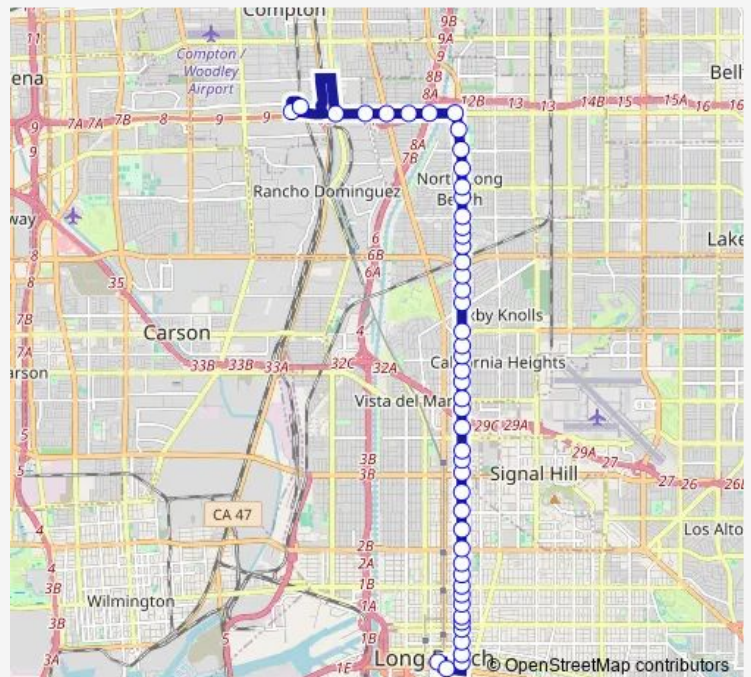

Atlantic & 46th Sw

Atlantic & 45th Sw

Atlantic & SAN Antonio Sw

Route schedule

Artesia Station Bay 3 — First & Shelter G S

Monday 05:03-22:39

Tuesday 05:03-22:39

Wednesday 05:03-22:39

Thursday 05:03-22:39

Friday 05:03-22:39

Saturday 05:08-22:37

Sunday 05:06-22:36

Route info

Direction: Artesia Station Bay 3

Stops: 52

Trip Duration: 0 hour 49 min

61 — Atlantic / Artesia Station

Atlantic & Burlinghall Sw

Atlantic & Carson Sw

Atlantic & Roosevelt Sw

Atlantic & Bixby Sw

Atlantic & 37th Sw

Atlantic & 36th Sw

Atlantic & Wardlow Sw

Stops: 42

Trip Duration: 0 hour 35 min

Atlantic & Bixby Se

Atlantic & Roosevelt Ne

Atlantic & Carson Ne

Atlantic & SAN Antonio Ne

Atlantic & 45th Ne

Atlantic & 46th Ne