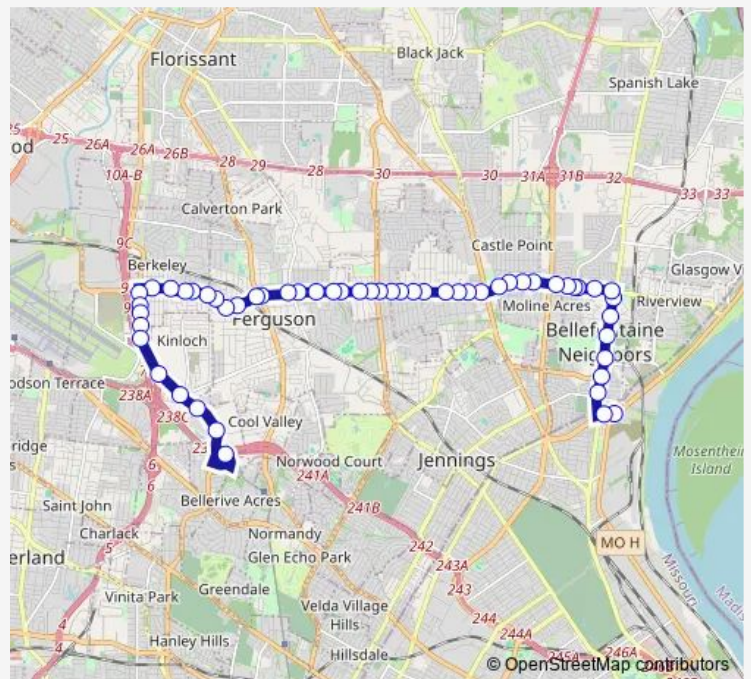

Bus 61 Chambers Rd

[Go to website](#)

Direction
 Riverview-Hall Transit Center — North Hanley Transit Center
 54 stops
[Open route schedule](#)

- Riverview-Hall Transit Center
- 8937 Riverview Wb
- Bellefontaine @ Fontaine Place Nb
- Bellefontaine @ Teurville Nb
- Bellefontaine @ ST. CYR Nb
- Bellefontaine @ Zellweger Nb
- Bellefontaine @ Biritz Nb
- Bellefontaine @ Surrey Nb
- Chambers @ Bellefontaine Wb
- Chambers @ Colonnade Meadows Wb
- Chambers @ Coburg Lands Wb
- Chambers @ Ashbrook Wb
- Chambers @ Northampton Wb
- Chambers @ Lance Wb
- Chambers @ Castle Wb
- Chambers @ Duke Wb
- Chambers @ Count Wb
- Chambers @ Monarch Wb
- Chambers @ Halls Ferry Wb
- Chambers @ Pepper Wb
- Chambers @ Crown Point Wb

Route schedule

Riverview-Hall Transit Center — North Hanley Transit Center

Monday	04:15-00:20 ⁺¹
Tuesday	04:15-00:20 ⁺¹
Wednesday	04:15-00:20 ⁺¹
Thursday	04:15-00:20 ⁺¹
Friday	04:15-00:20 ⁺¹
Saturday	04:35-00:20 ⁺¹
Sunday	04:20-00:20 ⁺¹

Route info

Direction: Riverview-Hall Transit Center
 Stops: 54
 Trip Duration: 0 hour 29 min

61 — Chambers Rd

Chambers @ Green Valley Wb

Chambers @ Clairmont Wb

Chambers @ Scottdale Wb

Chambers @ Chambers Hill Wb

Chambers @ Elizabeth Wb

Hereford @ North Florissant Wb

Airport @ North Florissant Wb

Airport @ Wabash Wb

Airport @ Dade Wb

Airport @ Abston Wb

Airport @ Witsell Wb

Airport @ Peurifoy Wb