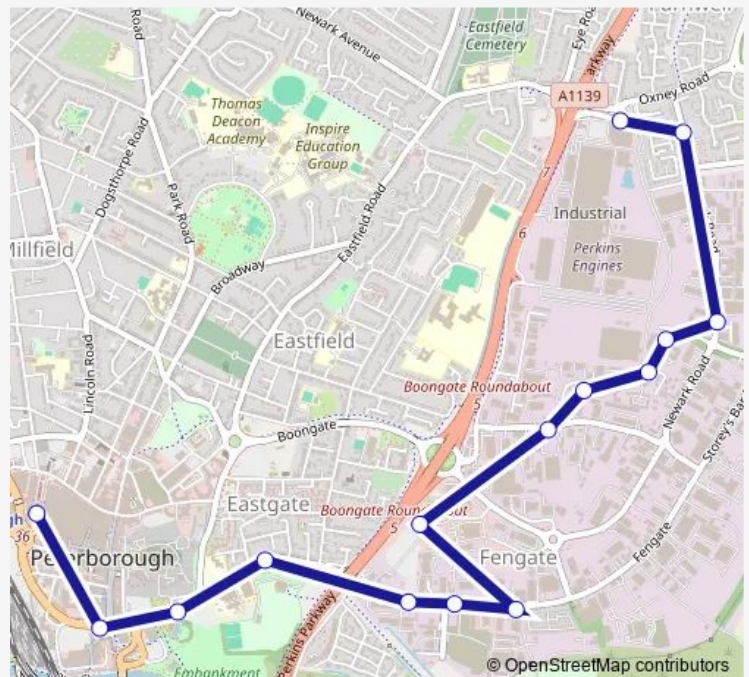

Bus 61 Peterborough - Newark Sainsbury's

[Go to website](#)

Direction

Queensgate Bus Stn — Sainsbury's

15 stops

[Open route schedule](#)

- Queensgate Bus Stn
- Rivergate - Southbound
- Lido
- Regional Pool
- Harvester Way
- First Drove
- Second Drove
- Showcase Cinema
- Transco
- The Square
- Leofric Square
- Vicarage Farm Road
- Saracen Way
- Newark Road
- Sainsbury's

Route schedule

Queensgate Bus Stn — Sainsbury's

Monday	06:30-18:30
Tuesday	06:30-18:30
Wednesday	06:30-18:30
Thursday	06:30-18:30
Friday	06:30-18:30
Saturday	06:30-18:30
Sunday	—

Route info

Direction: Queensgate Bus Stn

Stops: 15

Trip Duration: 0 hour 18 min

61 — Peterborough - Newark Sainsbury's

Direction

Sainsbury's — Queensgate Bus Stn

15 stops

[Open route schedule](#)

Sainsbury's

Newark Road

Saracen Way

Vicarage Farm Road

Leofric Square

The Square

Transco

Showcase Cinema

Second Drove