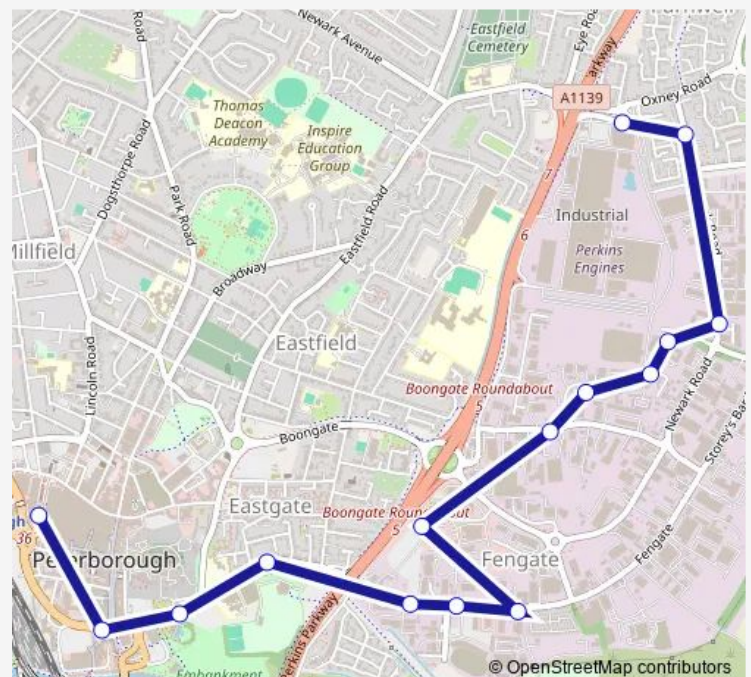

### Direction

Queensgate Bus Stn — Sainsbury's

15 stops

[Open route schedule](#)

- Queensgate Bus Stn
- Rivergate - Southbound
- Lido
- Regional Pool
- Harvester Way
- First Drove
- Second Drove
- Showcase Cinema
- Transco
- The Square
- Leofric Square
- Vicarage Farm Road
- Saracen Way
- Newark Road
- Sainsbury's

### Route info

Direction: Queensgate Bus Stn

Stops: 15

Trip Duration: 0 hour 18 min

61 — Peterborough City Centre - Newark Sainsbury's

**Direction**

Sainsbury's — Queensgate Bus Stn

15 stops

[Open route schedule](#)

Sainsbury's

Newark Road

Saracen Way

Vicarage Farm Road

Leofric Square

The Square

Transco

Showcase Cinema

Second Drove

First Drove

Harvester Way

Regional Pool

Lido

Rivergate - Northbound

Queensgate Bus Stn