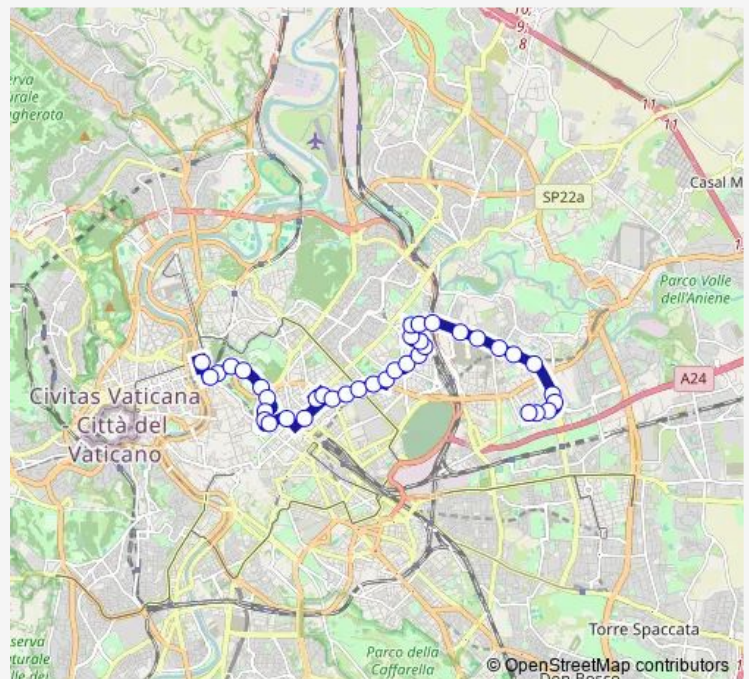

L.Go S. Susanna

Cernaia

Palestro

Porta Pia

Croce Rossa

Policlinico/Morgagni

Morgagni/Regina Margherita

Bari/Salerno

Catanzaro

Ravenna/Piazza

Bologna (Mb)

Route schedule

Villa Borghese/Washington — Balsamo Crivelli

Monday	06:00-02:00 ⁺¹
Tuesday	06:00-02:00 ⁺¹
Wednesday	06:00-02:00 ⁺¹
Thursday	06:00-02:00 ⁺¹
Friday	06:00-02:00 ⁺¹
Saturday	06:00-02:00 ⁺¹
Sunday	06:08-02:00 ⁺¹

Route info

Direction: Villa Borghese/Washington

Stops: 38

Trip Duration: 0 hour 57 min

Livorno

Marsica

Massa Carrara

Giorgi

Friday 05:30-01:40⁺¹

Saturday 05:30-01:40⁺¹

Sunday 05:30-01:40⁺¹

Route info

Direction: Balsamo Crivelli

Stops: 35

Trip Duration: 0 hour 52 min

XX Settembre/Min. Finanze