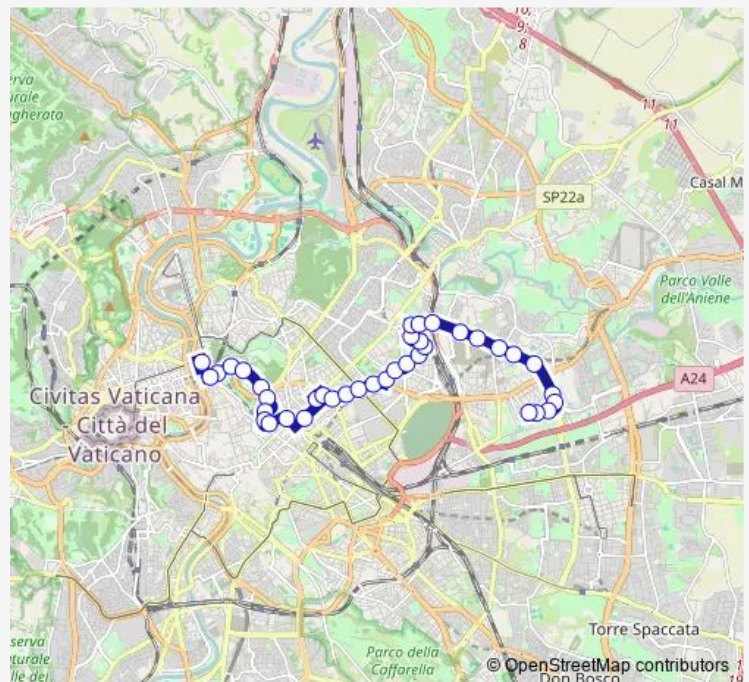

P.LE FLAMINIO (MA)

DEL Fiocco/Valle Giulia

Victor Hugo/Museo Bilotti

S. Paolo DEL Brasile

Veneto/Sardegna

Veneto/Emilia

Barberini (Ma)

Barberini (Ma)

CATANZARO

Ravenna/Piazza

BOLOGNA (MB)

Route schedule

Villa Borghese/Washington — BALSAMO CRIVELLI

Monday	06:00-02:00 ⁺¹
Tuesday	06:00-02:00 ⁺¹
Wednesday	06:00-02:00 ⁺¹
Thursday	06:00-02:00 ⁺¹
Friday	06:00-02:00 ⁺¹
Saturday	06:00-02:00 ⁺¹
Sunday	06:47-02:00 ⁺¹

Route info

Direction: Villa Borghese/Washington

Stops: 38

Trip Duration: 0 hour 39 min

Livorno

Marsica

Massa Carrara

GIORGI

Route info

Direction: BALSAMO CRIVELLI

Stops: 35

Trip Duration: 0 hour 38 min

XX Settembre/Min. Finanze

Bissolati

Barberini (Ma)

Barberini (Ma)