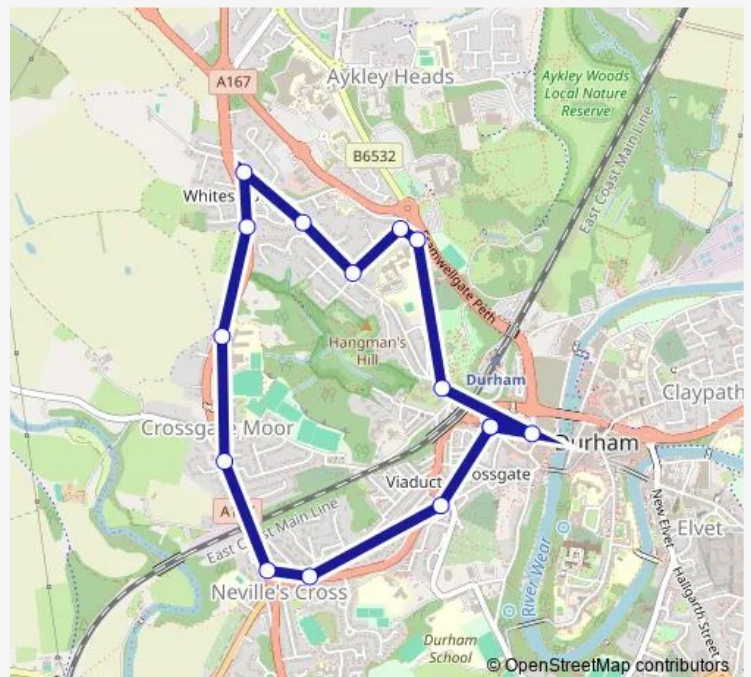

A167-Cross Valley Court

Church

Crossgate Peth - Bottom

North Road Bethal Stand A

Route schedule

North Road Bethal Stand A — North Road Bethal Stand A

Monday 09:48-15:48

Tuesday 09:48-15:48

Wednesday 09:48-15:48

Thursday 09:48-15:48

Friday 09:48-15:48

Saturday —

Sunday —

Route info

Direction: North Road Bethal Stand A

Stops: 14

Trip Duration: 0 hour 16 min

61 — Durham - Whitesmocks

BusMaps

Direction

North Road Stand B — North Road Stand B

15 stops

[Open route schedule](#)

North Road Stand B

Monday 09:48-15:48

Tuesday 09:48-15:48

Wednesday 09:48-15:48

Thursday 09:48-15:48

Friday 09:48-15:48

Saturday 09:49-15:48

Sunday —

Route info