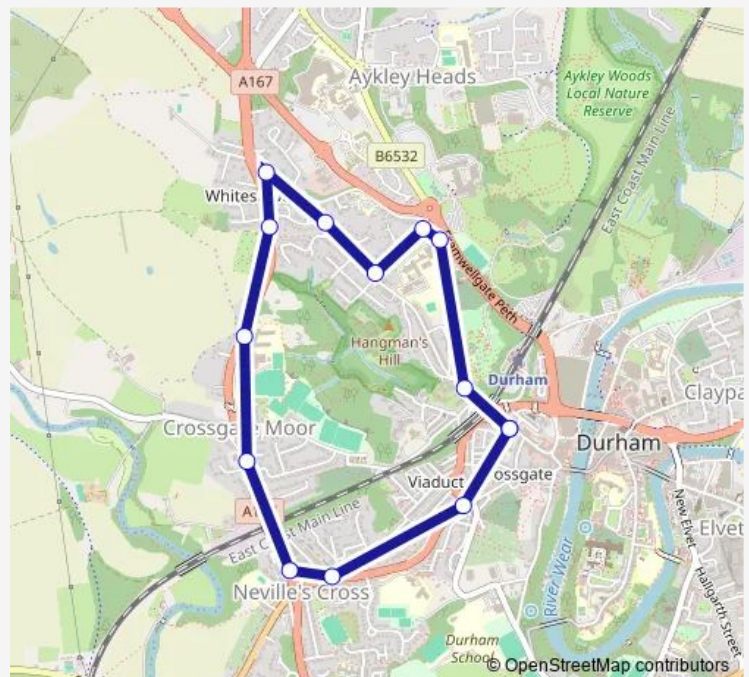

### Route schedule

North Road Bethal Stand A — North Road Bethal Stand A

Monday 09:48-15:48

Tuesday 09:48-15:48

Wednesday 09:48-15:48

Thursday 09:48-15:48

Friday 09:48-15:48

Saturday —

### Route info

Direction: North Road Bethal Stand A

Stops: 14

Trip Duration: 0 hour 16 min

61 — Durham - Whitesmocks

BusMaps

## Route schedule

North Road Stand B — North Road Stand B

Monday	—
Tuesday	—
Wednesday	—
Thursday	—
Friday	—
Saturday	09:49-15:48
Sunday	—

## Route info

Direction: North Road Stand B

Stops: 15

Trip Duration: 0 hour 16 min

61 Bus time schedules and route maps are available in an offline PDF at [busmaps.com](http://busmaps.com). Use the [busmaps.com](http://busmaps.com) website to see live bus times, train schedule or subway schedule, and step-by-step directions for all public transit in Durham