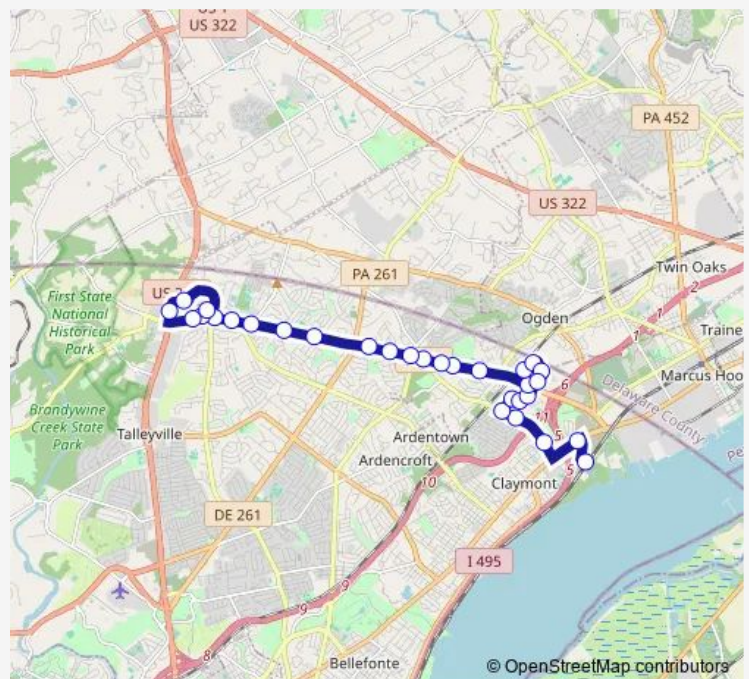

Naamans RD @ Ballymeade

Naamans RD @ Cedar Tree Apts

Naamans RD @ Northgate Rd

Route schedule

Claymont Transportation Center — Brandywine Town Center Park & Ride

Monday 05:15-19:40

Tuesday 05:15-19:40

Wednesday 05:15-19:40

Thursday 05:15-19:40

Friday 05:15-19:40

Saturday —

Sunday —

Route info

Direction: Claymont Transportation Center

Stops: 30

Trip Duration: 0 hour 18 min

61 — Naamans Road

Naamans RD @ Channin Dr

Naamans RD @ Ebright Rd

Naamans RD @ Trotters Dr

Naamans RD @ Brandywine Ent

Naamans RD @ OP Shopping Ctr

Naamans WB @ Brandywine Pkwy

Concord PK @ Chubb

Direction: Brandywine Town Center Park & Ride

Stops: 31

Trip Duration: 0 hour 16 min

Peachtree RD @ OP Cedartree Ct

Peachtree RD @ Birchtree Ln

Darley RD @ Peachtree Rd

Darley RD @ Ruby Dr

Darley RD @ Lenape Way