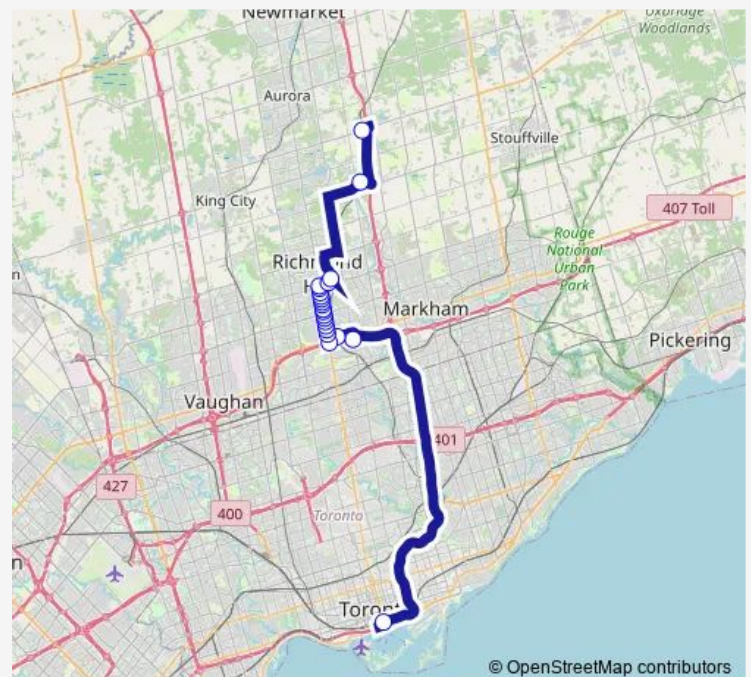

Yonge St. @ Baif Blvd. (Hillcrest Mall)

Yonge St. @ Carrville Rd.

Yonge St. @ Oak Ave.

Yonge St. @ Edgar Ave.

Yonge St. @ Scott Dr.

Yonge St. @ Westwood Ln.

Yonge St. @ High Tech Rd.

Yonge St. @ Garden Ave.

Langstaff Rd. E. @ Yonge St.

Langstaff Rd. E. @ Cedar Ave. (Langstaff Go)

Langstaff Rd. E. @ Bayview Ave.

Route schedule

Bloomington Go — Union Station Bus Terminal

Monday 05:00-14:20

Tuesday 05:00-14:20

Wednesday 05:00-14:20

Thursday 05:00-14:20

Friday 05:00-14:20

Saturday —

Sunday —

Route info

Direction: Bloomington Go

Stops: 22

Trip Duration: 1 hour 15 min

61 — Richmond Hill

Direction

Union Station Bus Terminal — Bloomington Go

23 stops

[Open route schedule](#)

Union Station Bus Terminal

Bayview Ave. @ Langstaff Rd. E.

Langstaff Rd. E. @ Cedar Ave. (Langstaff Go)