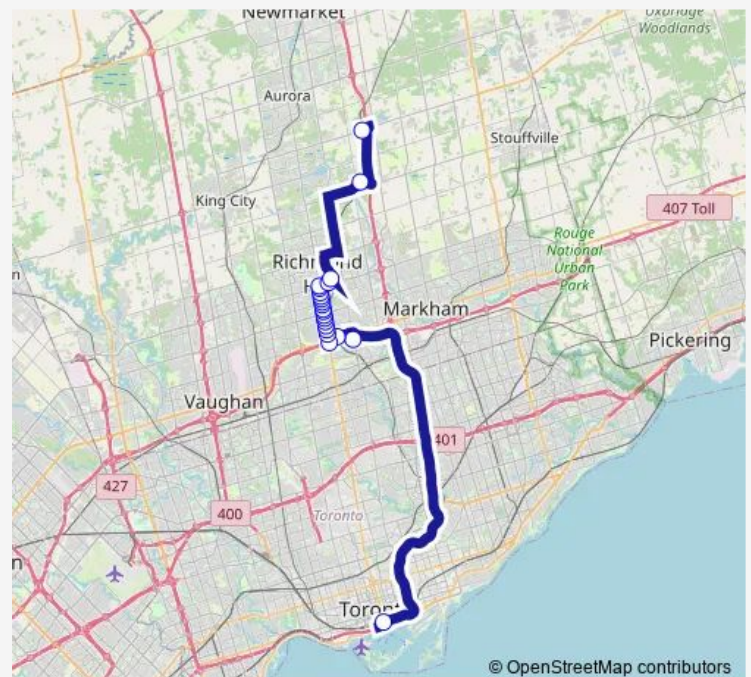

Yonge St. @ Observatory Ln.

Yonge St. @ Weldrick Rd. E.

Yonge St. @ Clarissa Dr.

Yonge St. @ May Ave.

Yonge St. @ Harding Blvd.

Yonge St. @ Elmwood Ave.

Yonge St. @ Major Mackenzie Dr. E.

Major Mackenzie Dr. E. @ Cedar Ave.

### Route schedule

Union Station Bus Terminal — Bloomington Go

Monday	09:40-02:40 <sup>+1</sup>
Tuesday	09:40-02:40 <sup>+1</sup>
Wednesday	09:40-02:40 <sup>+1</sup>
Thursday	09:40-02:40 <sup>+1</sup>
Friday	09:40-02:40 <sup>+1</sup>
Saturday	—
Sunday	—

### Route info

Direction: Union Station Bus Terminal

Stops: 23

Trip Duration: 1 hour 15 min

61 — Richmond Hill

Gormley Go

Bloomington Go

## Direction

Bloomington Go — Union Station Bus Terminal

22 stops

[Open route schedule](#)

Bloomington Go

Gormley Go

Richmond Hill GO Bus

Major Mackenzie Dr. E. @ Cedar Ave.