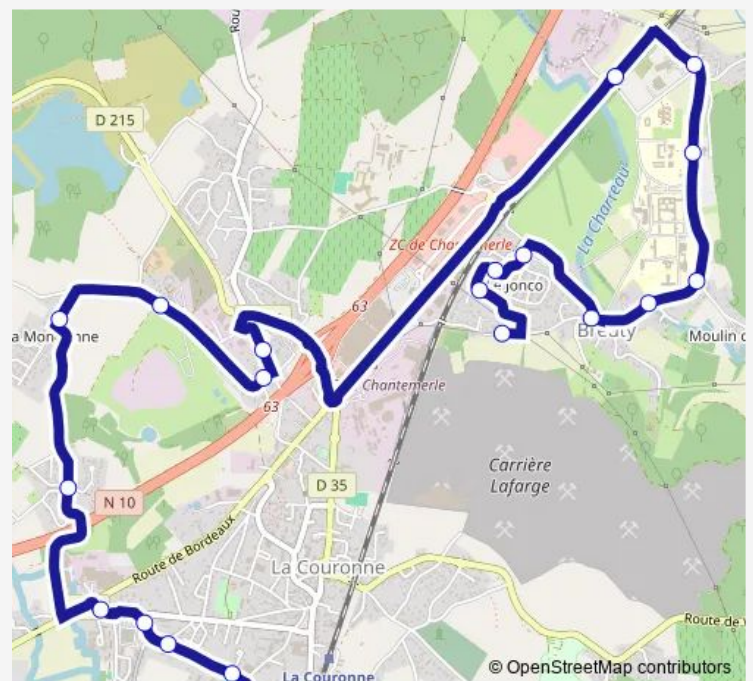

### Direction

Pont Valteau — La Couronne Collège

19 stops

[Open route schedule](#)

Pont Valteau

Campus

Cothiers

Breuty

### Route schedule

Pont Valteau — La Couronne Collège

Monday 07:57

Tuesday 07:57

Wednesday 07:57

Thursday 07:57

Friday 07:57

Saturday —

### Route info

Direction: Pont Valteau

Stops: 19

Trip Duration: 0 hour 21 min