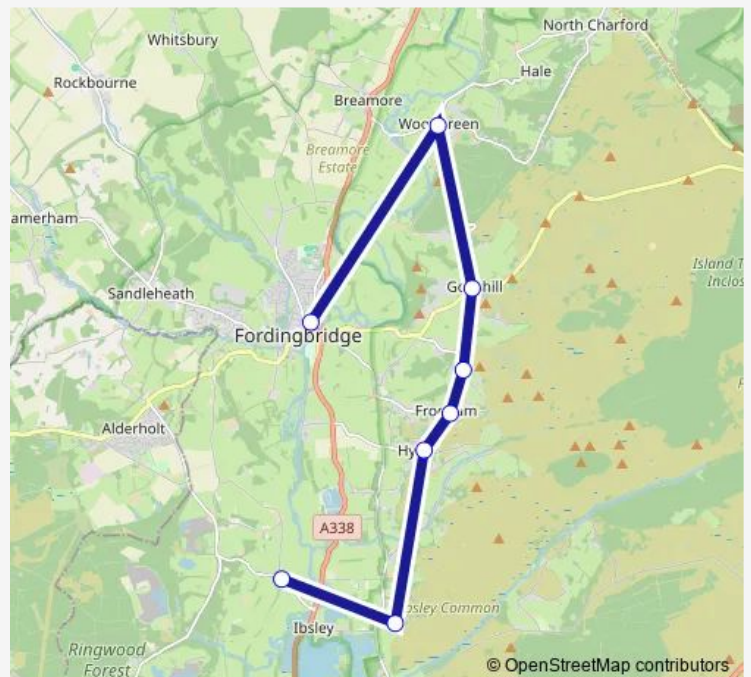

Frogham DRT

Hyde DRT

Mockbeggar DRT

Harbridge DRT

### Route info

Direction: Post Office

Stops: 8

Trip Duration: 0 hour 15 min

■ 61 — East Area Taxishare to Fordingbridge

BusMaps

## Route info

Direction: Mockbeggar DRT

Stops: 9

Trip Duration: 0 hour 15 min

61 Bus time schedules and route maps are available in an offline PDF at [busmaps.com](https://busmaps.com). Use the [busmaps.com](https://busmaps.com) website to see live bus times, train schedule or subway schedule, and step-by-step directions for all public transit in Downton