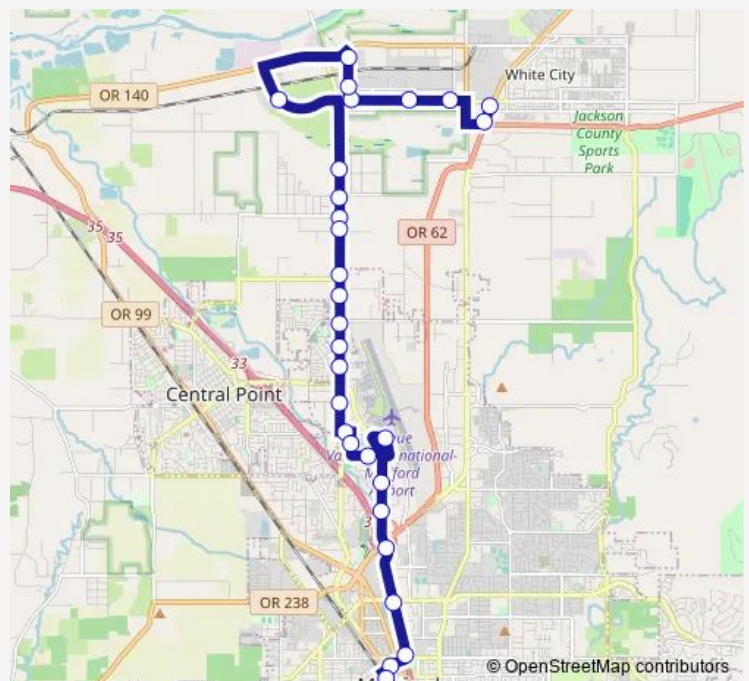

Costco

Airport Rd E of Table Rock Rd

Avion Drive at Heathrow

O'Hare Parkway - West of Heathrow Way

Route schedule

White City - Cascade Shopping Center — Front Street Station

Monday 06:17-20:47

Tuesday 06:17-20:47

Wednesday 06:17-20:47

Thursday 06:17-20:47

Friday 06:17-20:47

Saturday 08:47-16:47

Sunday —

Route info

Direction: White City - Cascade Shopping Center

Stops: 30

Trip Duration: 0 hour 35 min

61 — RCC - Table Rock

Airport

Biddle and Automation Way - Blm

Biddle and Hilton Ct

Food 4 Less

Biddle and Mcandrews

Biddle and Jackson - Medford Center

4th St - East of Bartlett St

N Front St - South of 5th St

Front Street Station

Direction

Front Street Station — White City - Cascade Shopping Center

34 stops

[Open route schedule](#)

Front Street Station