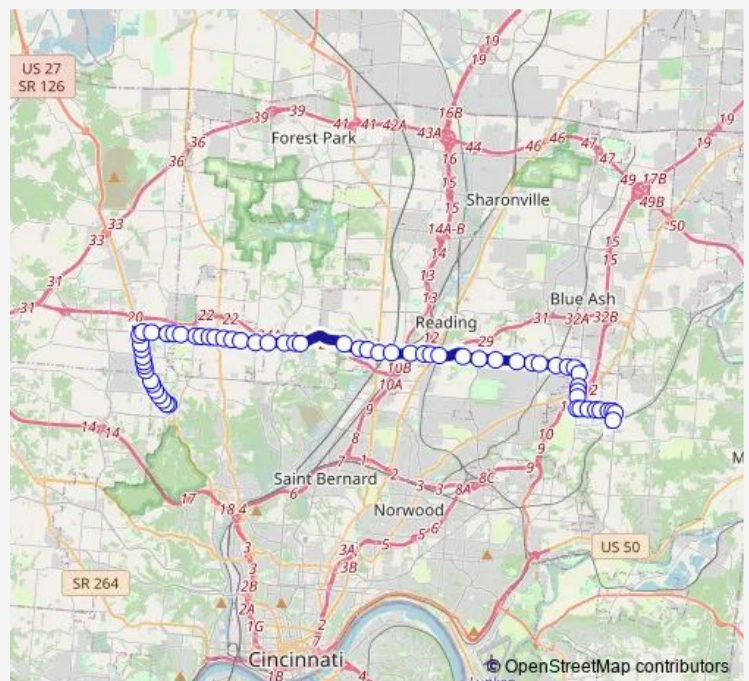

Bus 61 Galbraith Road

[Go to website](#)

Direction
 Jefferson Ave & Benson St Southbound — Kirby Road & Colerain Avenue

45 stops

[Open route schedule](#)

Jefferson Ave & Benson St Southbound

Jefferson & Koehler Sb

Galbraith RD & Marvin Ave

Galbraith & Goodman Wb

Galbraith RD & Hamilton Ave

Route schedule

Jefferson Ave & Benson St Southbound — Kirby Road & Colerain Avenue

Monday	05:44-21:47
Tuesday	05:44-21:47
Wednesday	05:44-21:47
Thursday	05:44-21:47
Friday	05:44-21:47
Saturday	—
Sunday	—

Route info

Direction: Jefferson Ave & Benson St Southbound

Stops: 45

Trip Duration: 0 hour 38 min

61 — Galbraith Road

Galbraith RD & Mearl Ave

Galbraith RD & Betts Ave

Galbraith RD & Mulberry St

Saturday 06:00-21:30

Sunday 06:00-21:30

Route info

Direction: Kirby Road & Colerain Avenue

Stops: 62

Trip Duration: 0 hour 55 min

Galbraith RD & Marvin Ave

Galbraith RD & Clovernook Ave