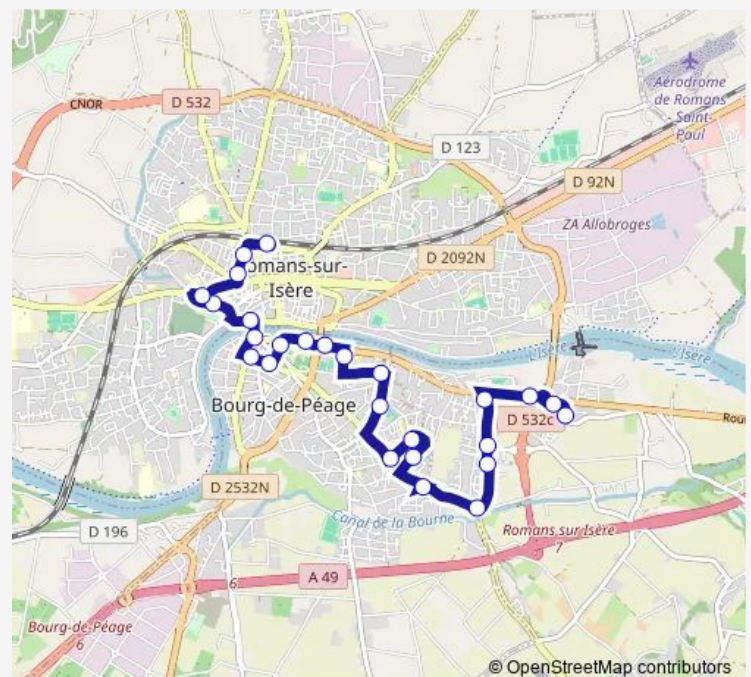

### Route schedule

Romans Gare Quai B — Chatuzange Chatuparc

Monday 06:40-19:45

Tuesday 06:40-19:45

Wednesday 06:40-19:45

Thursday 06:40-19:45

Friday 06:40-19:45

Saturday 07:24-19:45

### Route info

Direction: Romans Gare Quai B

Stops: 25

Trip Duration: 0 hour 27 min

61 — Chatuzange Chatuparc - Romans Gare - 61

Pizancon Centre

Pizancon Za

Chirouzes