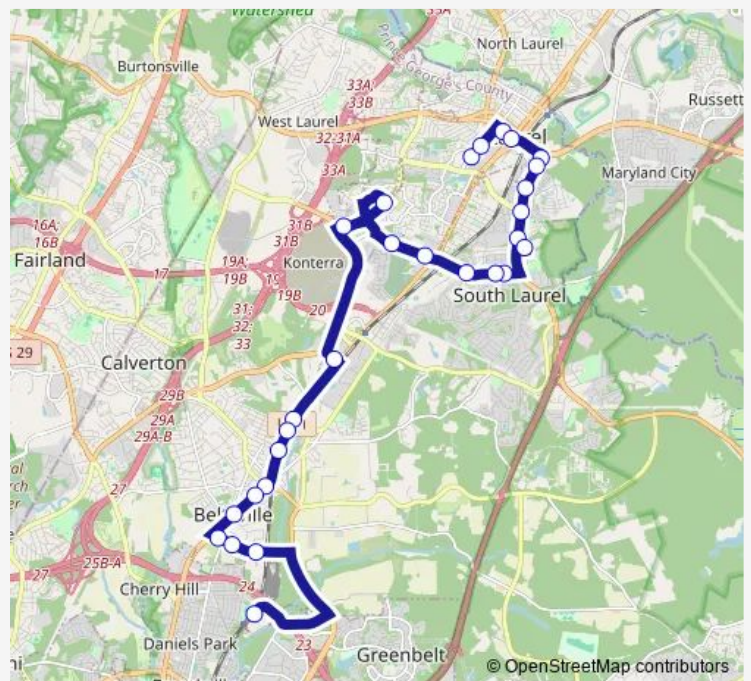

Bus 61 Towne Centre Laurel/South Laurel Park And Ride/Laurel Regional Hospital/Greenbelt Metrorail Station

[Go to website](#)

Direction

Towne Centre Laurel — Greenbelt Metrorail Station Bus Bay B

28 stops

[Open route schedule](#)

- Towne Centre Laurel
- 4th St At Domer Ct Nb
- Gorman Ave At Fairlawn Ave
- Gorman Ave At Washington Blvd
- Laurel Bowie Rd At Fort Meade Rd
- Laurel Bowie Rd At Morris Dr
- Laurel Bowie Rd At Bowie Rd
- Laurel Bowie Rd At Cherry Ln
- Laurel Bowie Rd At Briarwood Dr
- South Laurel Park & Ride Lot Bus Bay A
- Contee Rd At Arden Way
- Contee Rd At Edinburgh Ln
- Contee Rd At Oakland Manors Dr
- Contee Rd At Baltimore Ave
- Contee Rd At Clarkwood Ln
- Van Dusen Rd At Laurel Regional Hospital
- Van Dusen Rd At West Side Blvd
- Ritz Way At Baltimore Ave
- Baltimore Ave At #11712
- Baltimore Ave At Lincoln Ave

Route schedule

Towne Centre Laurel — Greenbelt Metrorail Station Bus Bay B

Monday	06:30-18:30
Tuesday	06:30-18:30
Wednesday	06:30-18:30
Thursday	06:30-18:30
Friday	06:30-18:30
Saturday	—
Sunday	—

Route info

Direction: Towne Centre Laurel

Stops: 28

Trip Duration: 0 hour 41 min

61 — Towne Centre Laurel/South Laurel Park And Ride/Laurel Regional Hospital/Greenbelt Metrorail Station **BusMaps**

Baltimore Ave At Garrett Ave