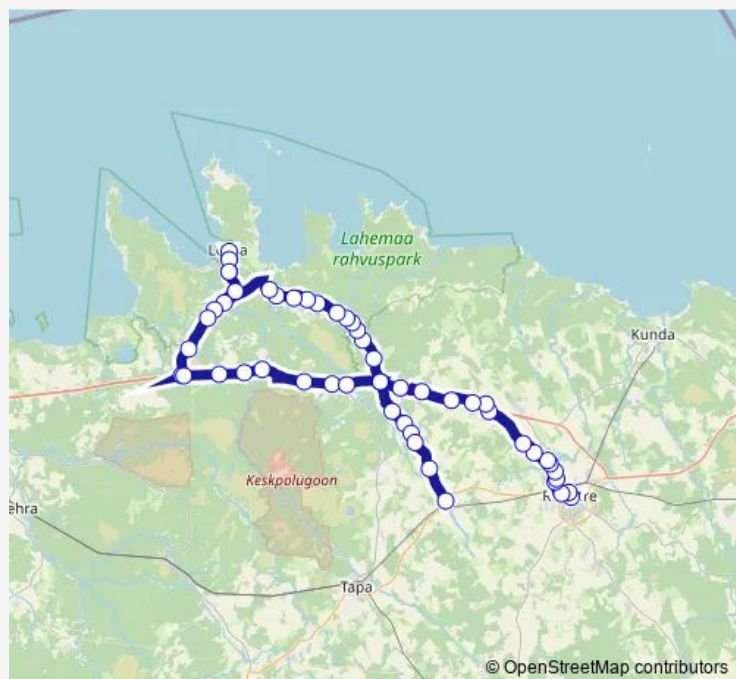

### Route info

Direction: Rakvere bussijaam

Stops: 54

Trip Duration: 1 hour 54 min

61 — Kadrina - Loksa - Rakvere

Oruveski tee

Muike

Ilumäe