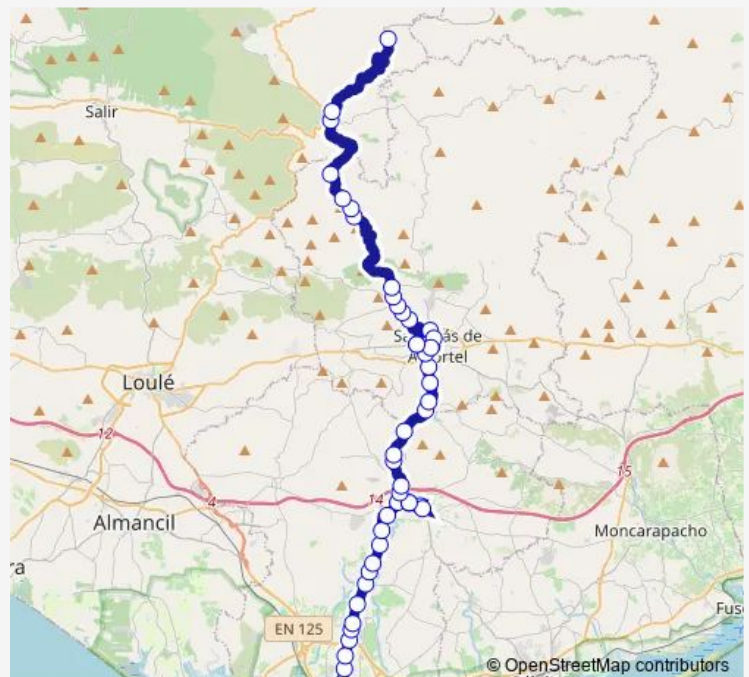

Arjona (Rotunda A22)

Estói (X N2)

Estói (Eb1)

Route schedule

Faro (Terminal Rodoviário) — Montes Novos

Monday 17:30

Tuesday 17:30

Wednesday 17:30

Thursday 17:30

Friday 17:30

Saturday —

Sunday —

Route info

Direction: Faro (Terminal Rodoviário)

Stops: 51

Trip Duration: 1 hour 42 min

61 — Faro – Montes Novos

Estói (Cemitério)

Estói (Eb23)

Estói (Eb1)

Coiro da Burra

Sambada

Cancela (Sul)

Cancela (Norte)

Thursday 07:15

Friday 07:15

Saturday —

Sunday —

Route info

Direction: Montes Novos

Stops: 49

Trip Duration: 1 hour 21 min