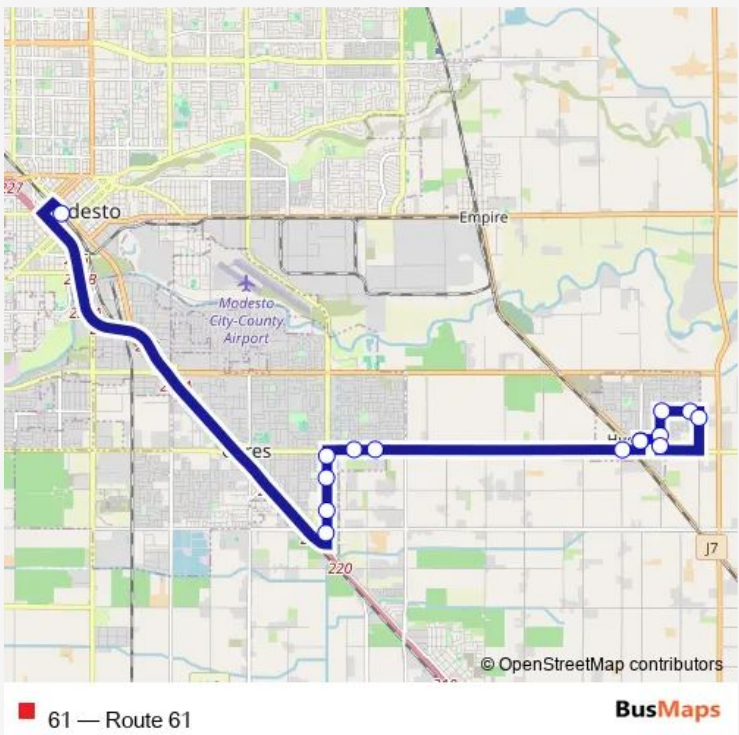

Bus 61 Route 61

[Go to website](#)

Direction
 Charles St & Hughson Ave — Bay C - Modesto Transit Center - 2nd exi
 15 stops
[Open route schedule](#)

- Charles St & Hughson Ave
- 7th St & Hughson Ave
- Fox Rd & 7th St
- Fox Rd & Thomas Taylor Dr
- Euclid Ave & Fox Rd
- 7th St & Hughson Ave
- Charles St & Hughson Ave
- E Whitmore Ave & Tully Rd
- Whitmore Ave & Eastgate Blvd
- Whitmore Ave & Boothe Rd
- Mitchell Rd & Whitmore Ave
- Mitchell Rd & John B Allard Acad
- Mitchell Rd & Don Pedro Rd
- Mitchell Rd & Service Rd
- Bay C - Modesto Transit Center - 2nd exi

Route schedule
 Charles St & Hughson Ave — Bay C - Modesto Transit Center - 2nd exi

Monday	07:13-19:11
Tuesday	07:13-19:11
Wednesday	07:13-19:11
Thursday	07:13-19:11
Friday	07:13-19:11
Saturday	08:11-18:11
Sunday	09:11-17:11

Route info
 Direction: Charles St & Hughson Ave
 Stops: 15
 Trip Duration: 0 hour 38 min

Direction

Bay C - Modesto Transit Center - 2nd exi — Charles St & Hughson Ave

8 stops

[Open route schedule](#)

Bay C - Modesto Transit Center - 2nd exi

Mitchell Rd & Rhode Rd

Mitchell Rd & Don Pedro Rd

Mitchell Rd & Colleen Way

Whitmore Ave & Moore Rd

Whitmore Ave & Eastgate Blvd

Whitmore Ave & Tully Rd

Charles St & Hughson Ave

Route schedule