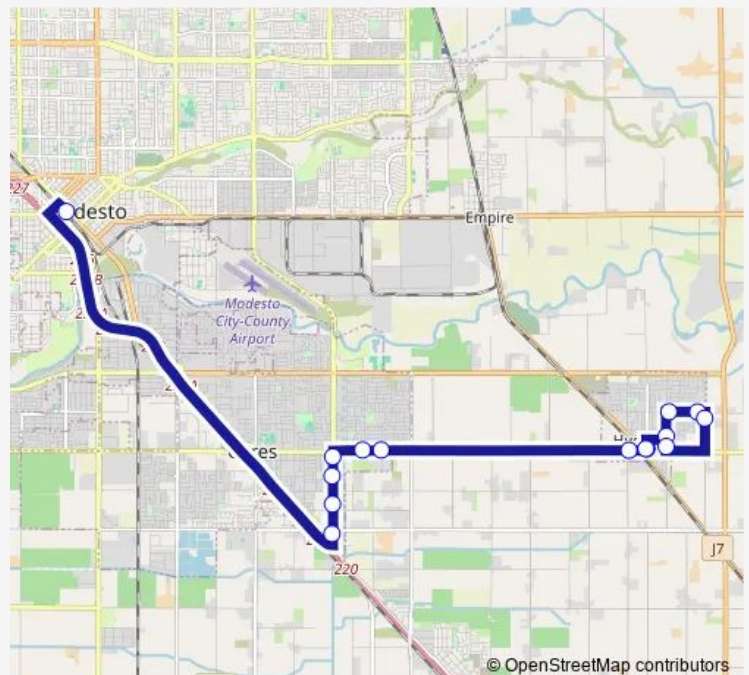

Mitchell Rd & Whitmore Ave

Mitchell Rd at John B Allard Acad

Mitchell Rd & Don Pedro Rd

Mitchell Rd & Service Rd

Modesto Transit Center

Route schedule

Charles St & Hughson Ave — Modesto Transit Center

Monday 07:22-19:22

Tuesday 07:22-19:22

Wednesday 07:22-19:22

Thursday 07:22-19:22

Friday 07:22-19:22

Saturday 08:25-18:25

Sunday 09:10-17:10

Route info

Direction: Charles St & Hughson Ave

Stops: 15

Trip Duration: 0 hour 33 min

61 — Route 61

Direction

Modesto Transit Center — Charles St & Hughson Ave

8 stops

[Open route schedule](#)

Modesto Transit Center

Mitchell Rd & Rhode Rd

Mitchell Rd & Don Pedro

Mitchell Rd & Colleen Way

Whitmore Ave & Moore Rd

Whitmore Ave & Eastgate Blvd

Whitmore Ave & Tully Rd

Charles St & Hughson Ave

Route schedule