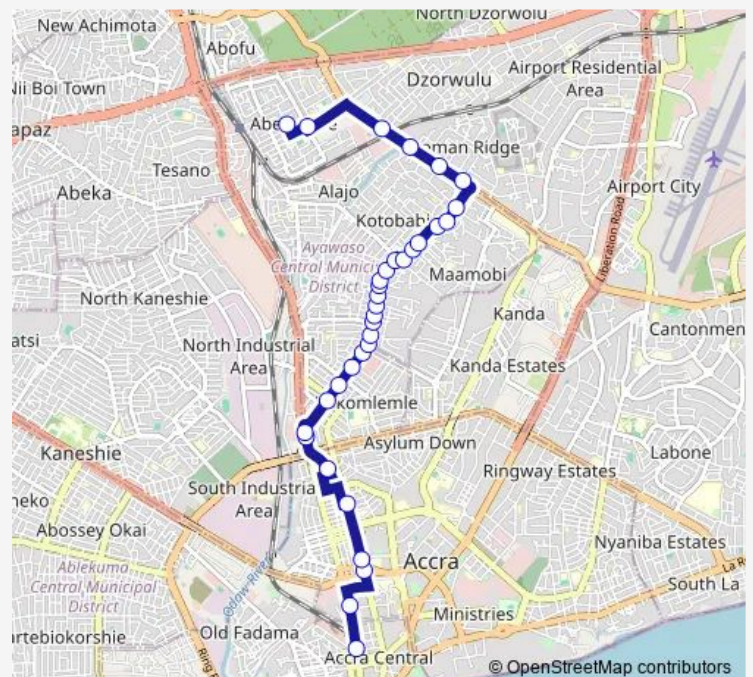

Thursday 06:00

Friday 06:00

Saturday 06:00

Sunday 06:00

Route info

Direction: Accra Utc

Stops: 34

Trip Duration: 0 hour 43 min

Pig Farm Junction

Roman Ridge

Ebony

Dzorwulu Junction

Abelenkpe Curve

Abelenkpe

Direction

Abelenkpe — Accra Utc

Thursday 06:00

Friday 06:00

Saturday 06:00

Sunday 06:00

Route info

Direction: Abelenkpe

Stops: 47

Trip Duration: 0 hour 40 min