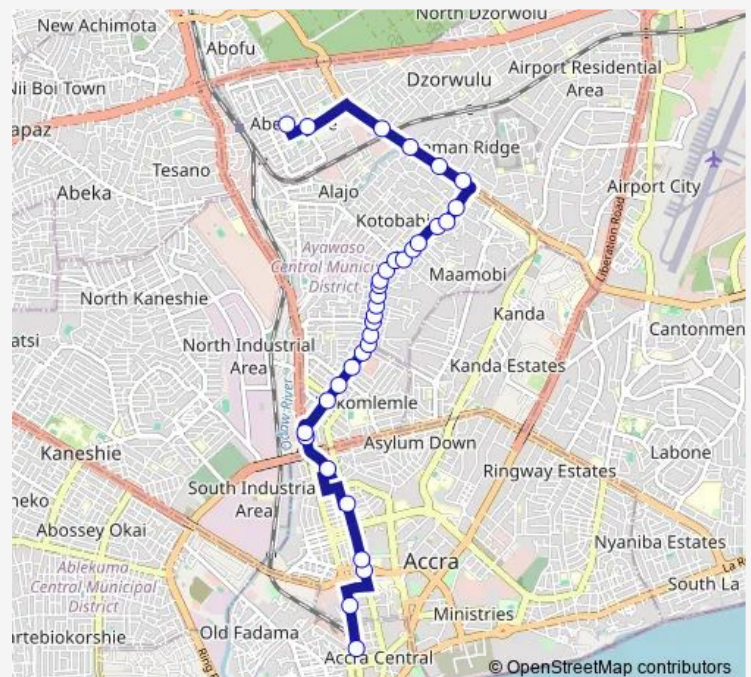

Master Chef

Five Five

Nkansah Gyan

Route schedule

Accra Utc — Abelemkpe

Monday 06:00

Tuesday 06:00

Wednesday 06:00

Thursday 06:00

Friday 06:00

Saturday 06:00

Sunday 06:00

Route info

Direction: Accra Utc

Stops: 34

Trip Duration: 0 hour 43 min

Pig Farm Junction

Roman Ridge

Ebony

Dzorwulu Junction

Abelenkpe Curve

Abelenkpe

Direction

Abelenkpe — Accra Utc

Thursday 06:00

Friday 06:00

Saturday 06:00

Sunday 06:00

Route info

Direction: Abelenkpe

Stops: 47

Trip Duration: 0 hour 40 min