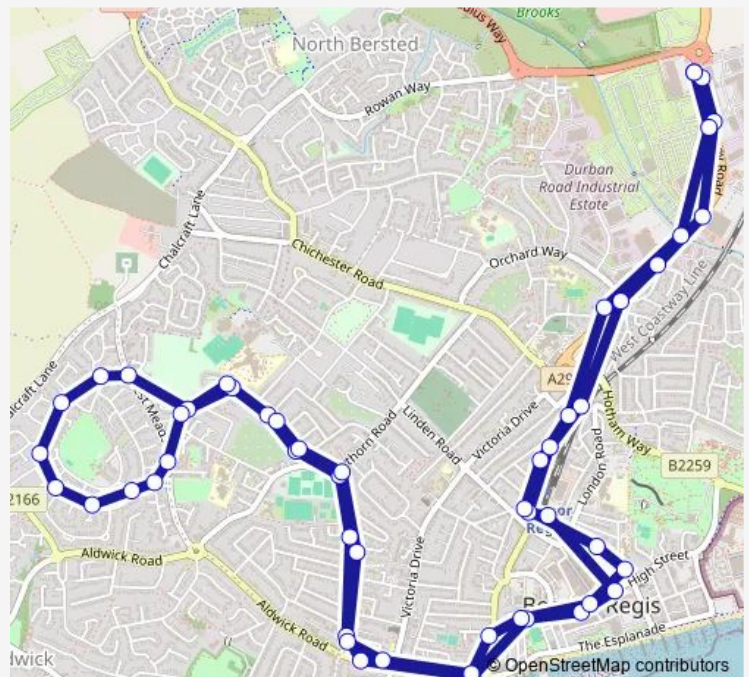

### Direction

Rowan Way — Rowan Way

52 stops

[Open route schedule](#)

Rowan Way

Rowan Way

Poplars Court

Riverside

### Route schedule

Rowan Way — Rowan Way

Monday 09:38-13:38

Tuesday 09:38-13:38

Wednesday 09:38-13:38

Thursday 09:38-13:38

Friday 09:38-13:38

Saturday 09:38-13:38

### Route info

Direction: Rowan Way

Stops: 52

Trip Duration: 0 hour 56 min

61 — West Meads - Bognor Regis, Retail Parks

Sanditon Place

Kew Gardens

Marlborough Court

Churchill Avenue

St Peters Close

Nuffield Close

Exeter Close

Trinity Way

Greyfriars Close

West Meads Drive

Sanditon Place