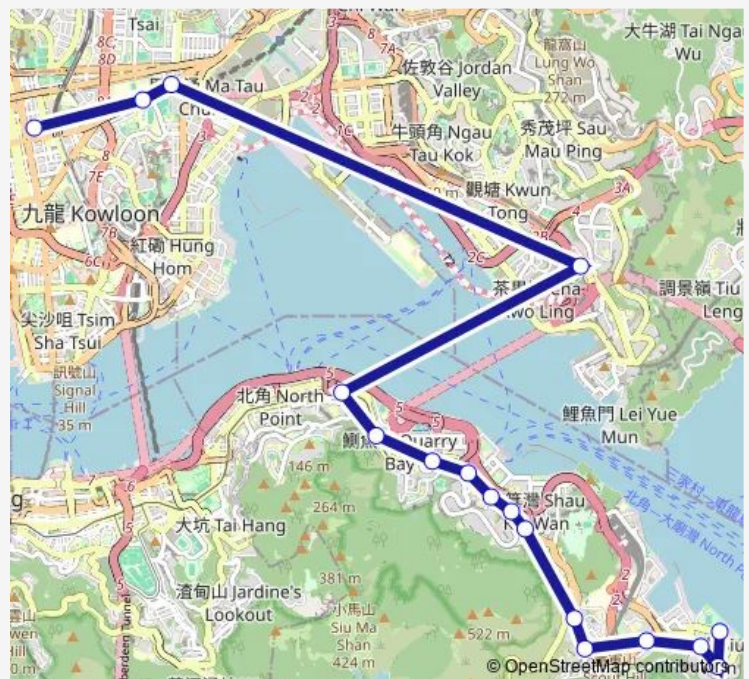

No.200 Shau KEI WAN Road

SHAU KEI WAN ROAD, WEST OF TAI FOO STREET|SHAU KEI WAN ROAD, NEAR YEUNG ON BUILDING

KORNHILL ROAD, NEAR KORNHILL GARDENS BLOCK 9|KORNHILL ROAD, OUTSIDE TAIKOO MTR STATION C

NO. 898 KING'S ROAD

KING'S ROAD, OUTSIDE NO. 677|KING'S ROAD, OUTSIDE HEALTHY VILLAGE

LEI YUE MUN Road, LAM TIN Station

NO. 216 ARGYLE STREET

Route schedule

SIU SAI WAN ROAD, OUTSIDE TOWER 3, ISLAND RESORT — Fife Street, Outside YAU Shing Building

Monday	23:30
Tuesday	23:30
Wednesday	23:30
Thursday	23:30
Friday	23:30
Saturday	23:30
Sunday	23:30

Route info

Direction: SIU SAI WAN ROAD, OUTSIDE TOWER 3, ISLAND RESORT

Stops: 17

Trip Duration: 0 hour 46 min